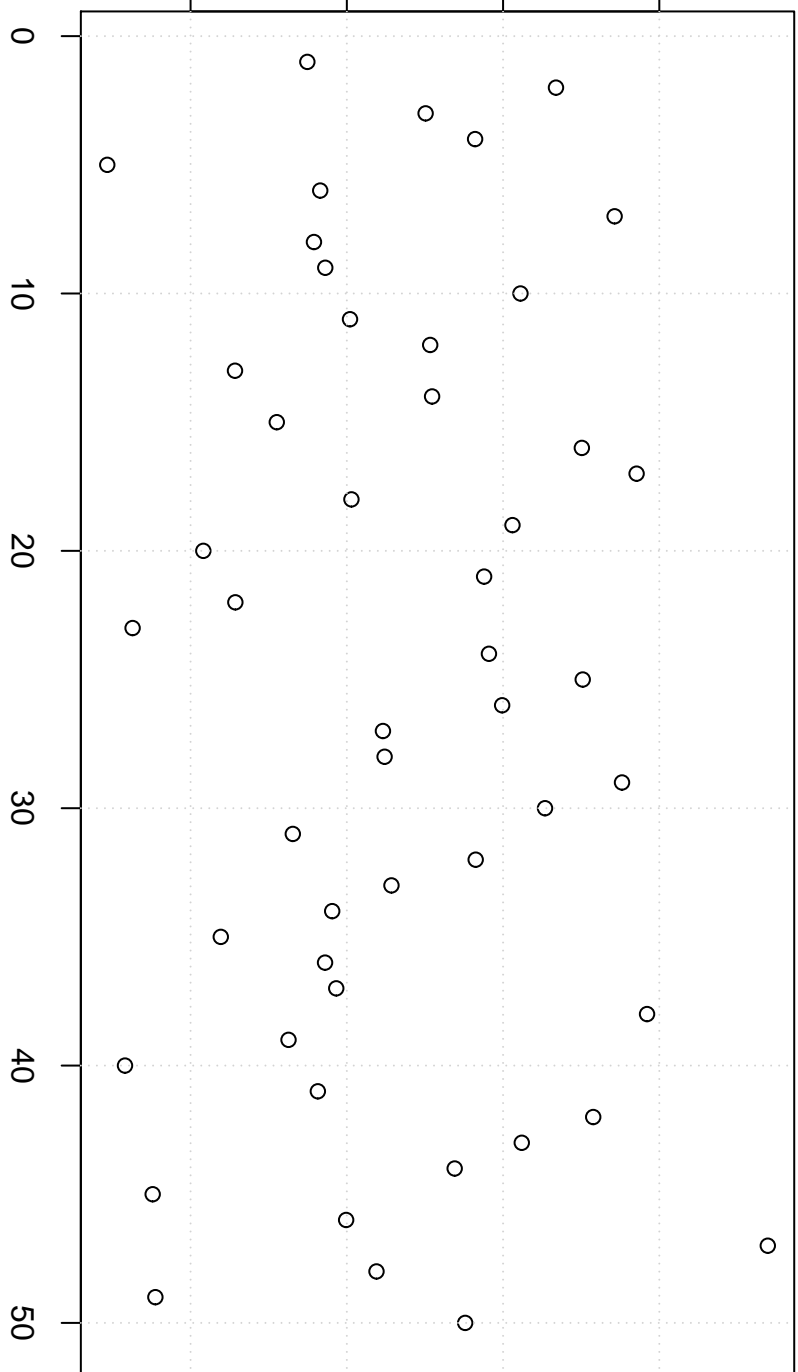

simulated values

24000 25000 26000 27000

Simulation of Mean