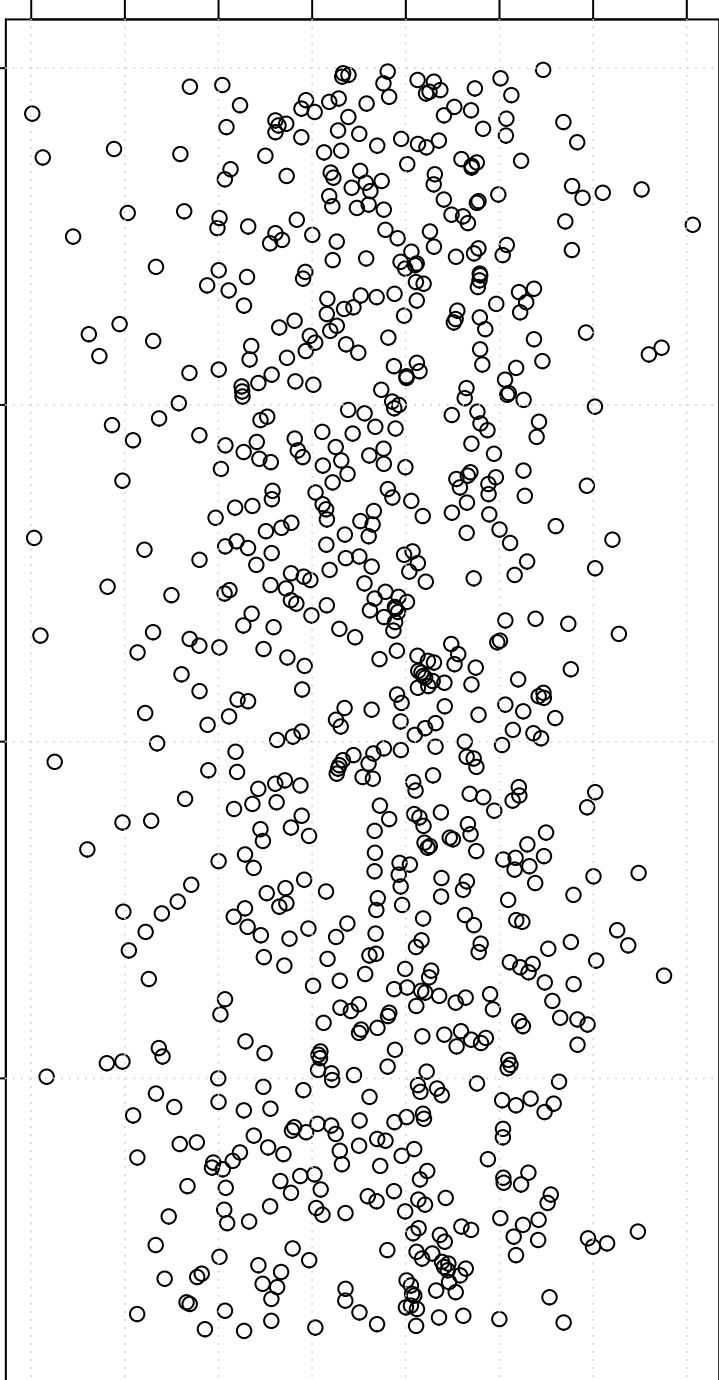

simulated values

24.5 25.0 25.5 26.0 26.5 27.0 27.5 28.0

0

200

400

600

Index

Simulation of Mean