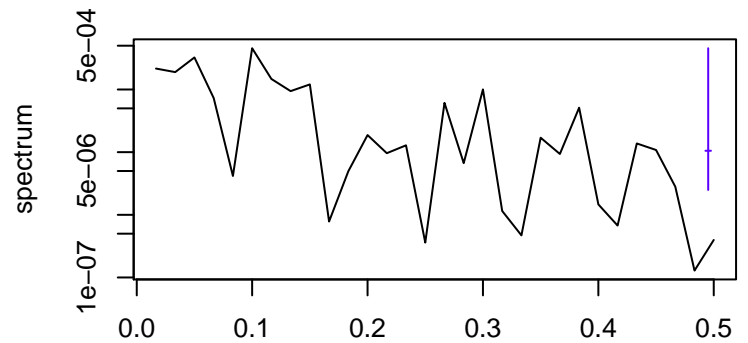

Observed

frequency
bandwidth = 0.00401

Trend

frequency
bandwidth = 0.00481

Seasonal

frequency
bandwidth = 0.00401

Random

frequency
bandwidth = 0.00481