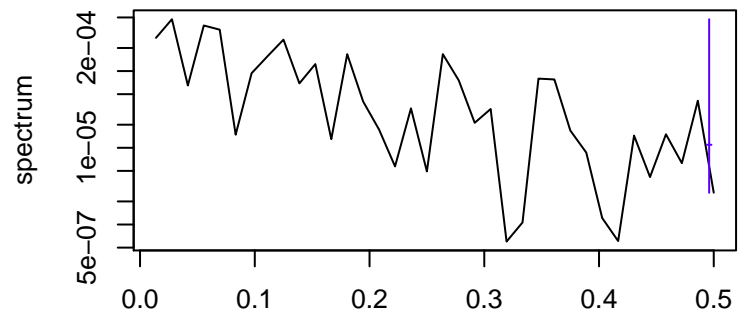

Observed

frequency
bandwidth = 0.00321

Trend

frequency
bandwidth = 0.00401

Seasonal

frequency
bandwidth = 0.00321

Random

frequency
bandwidth = 0.00401