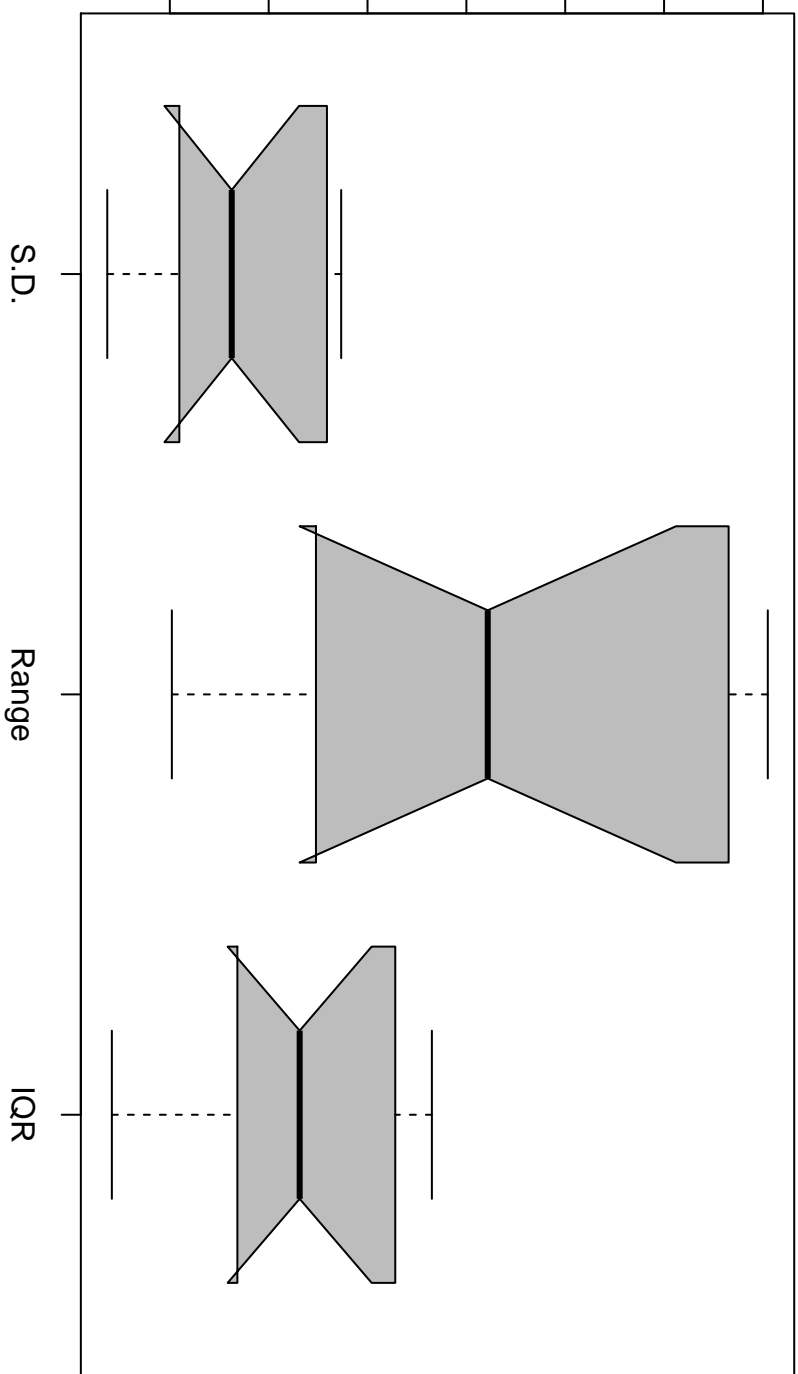

Overall Variability

2000 4000 6000 8000 12000

Notched Box Plots