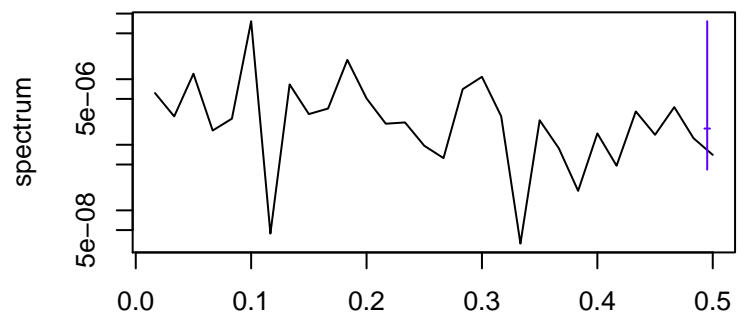

Observed

frequency
bandwidth = 0.00401

Trend

frequency
bandwidth = 0.00481

Seasonal

frequency
bandwidth = 0.00401

Random

frequency
bandwidth = 0.00481