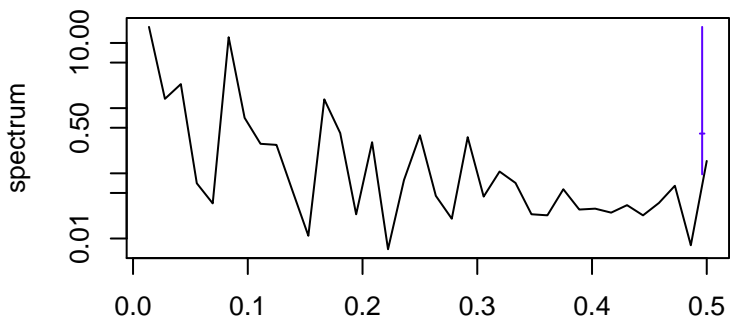

Observed

frequency
bandwidth = 0.00401

Trend

frequency
bandwidth = 0.00481

Seasonal

frequency
bandwidth = 0.00401

Random

frequency
bandwidth = 0.00481