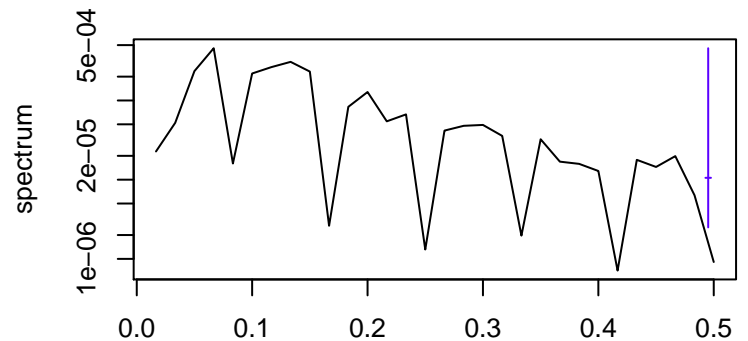

Observed

frequency
bandwidth = 0.00401

Trend

frequency
bandwidth = 0.00481

Seasonal

frequency
bandwidth = 0.00401

Random

frequency
bandwidth = 0.00481