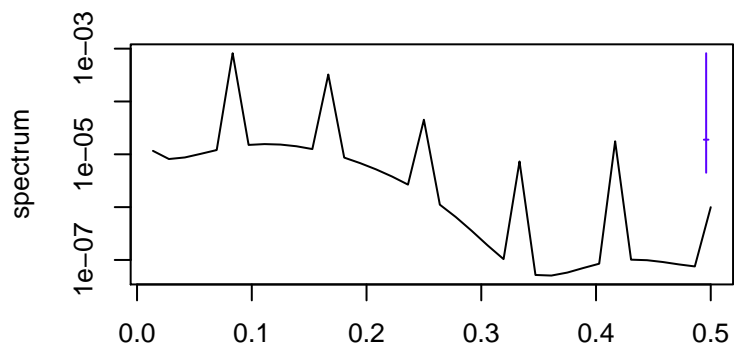

Observed

frequency
bandwidth = 0.00401

Trend

frequency
bandwidth = 0.00481

Seasonal

frequency
bandwidth = 0.00401

Random

frequency
bandwidth = 0.00481