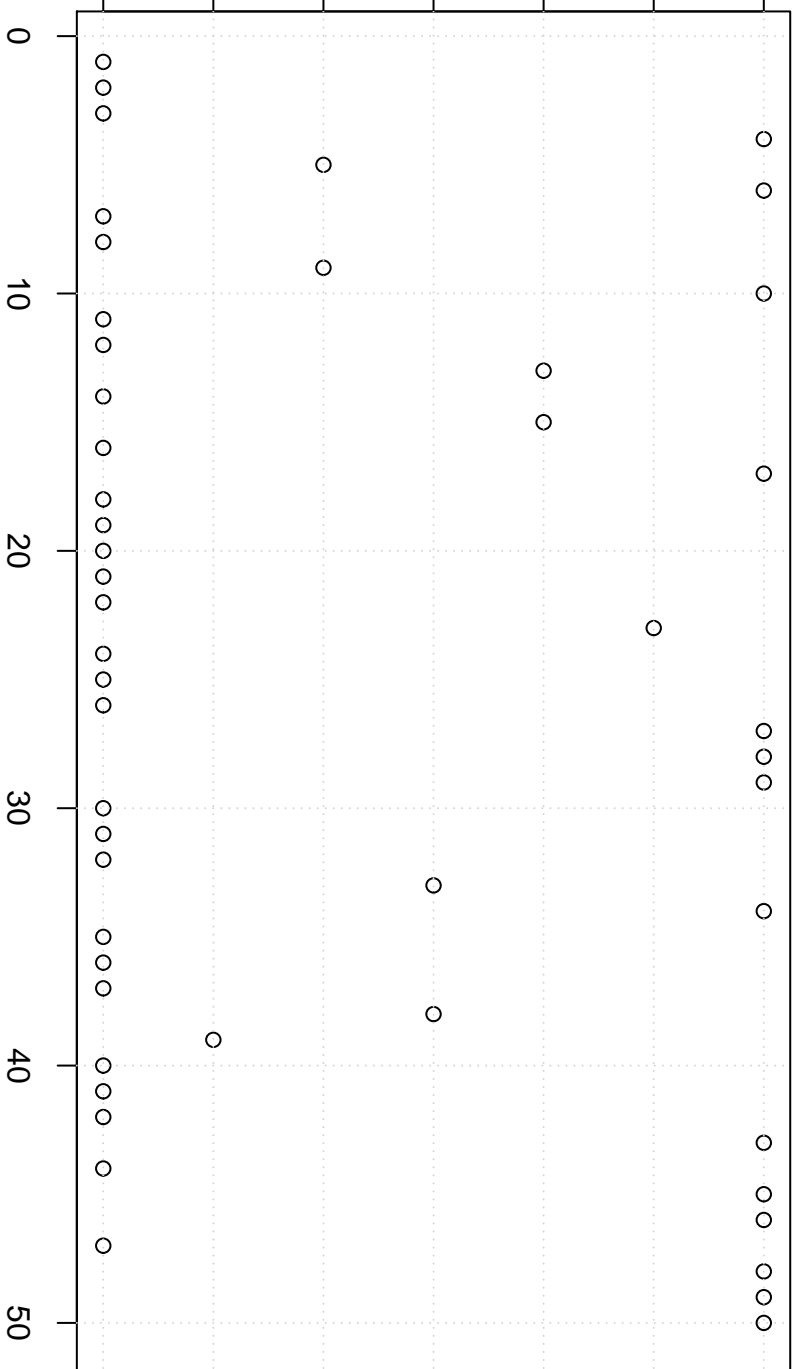

simulated values

22.0 22.5 23.0 23.5 24.0 24.5 25.0

Simulation of Median

Index