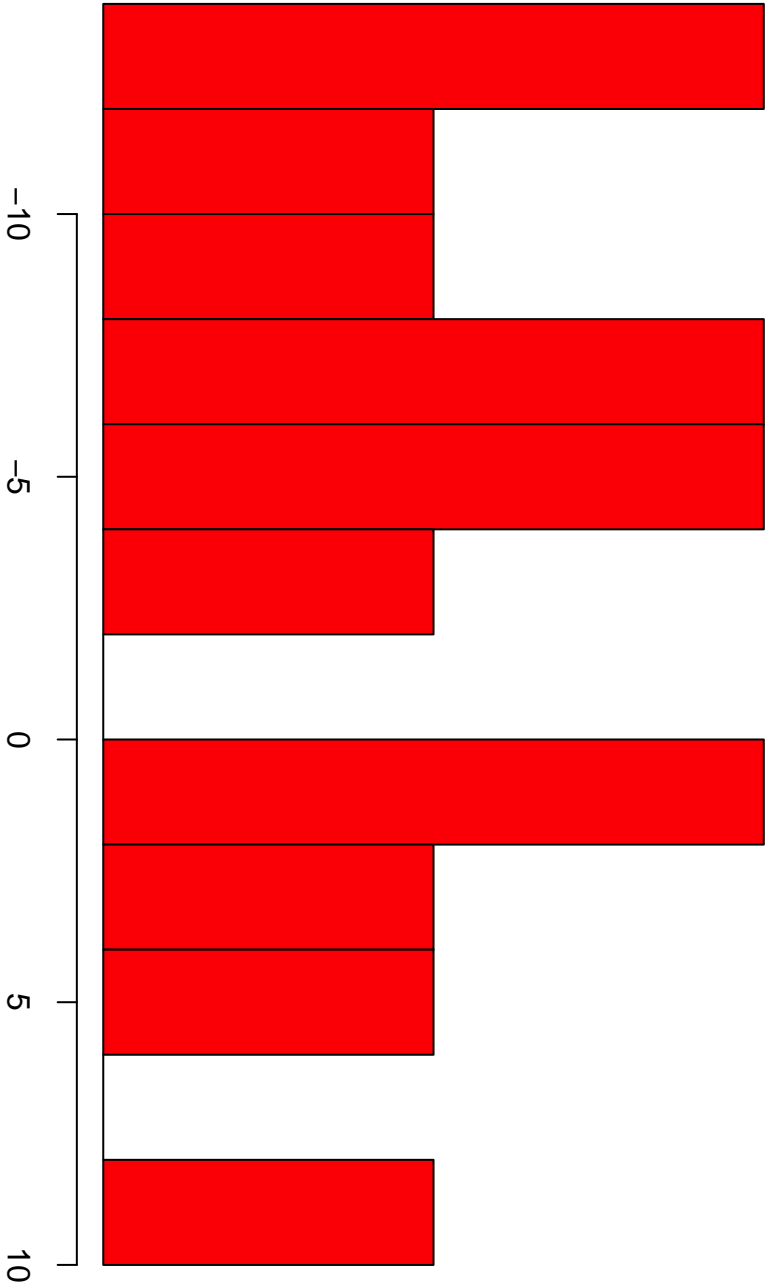

Frequency

0.0 0.5 1.0 1.5 2.0

Rad score for males

Males