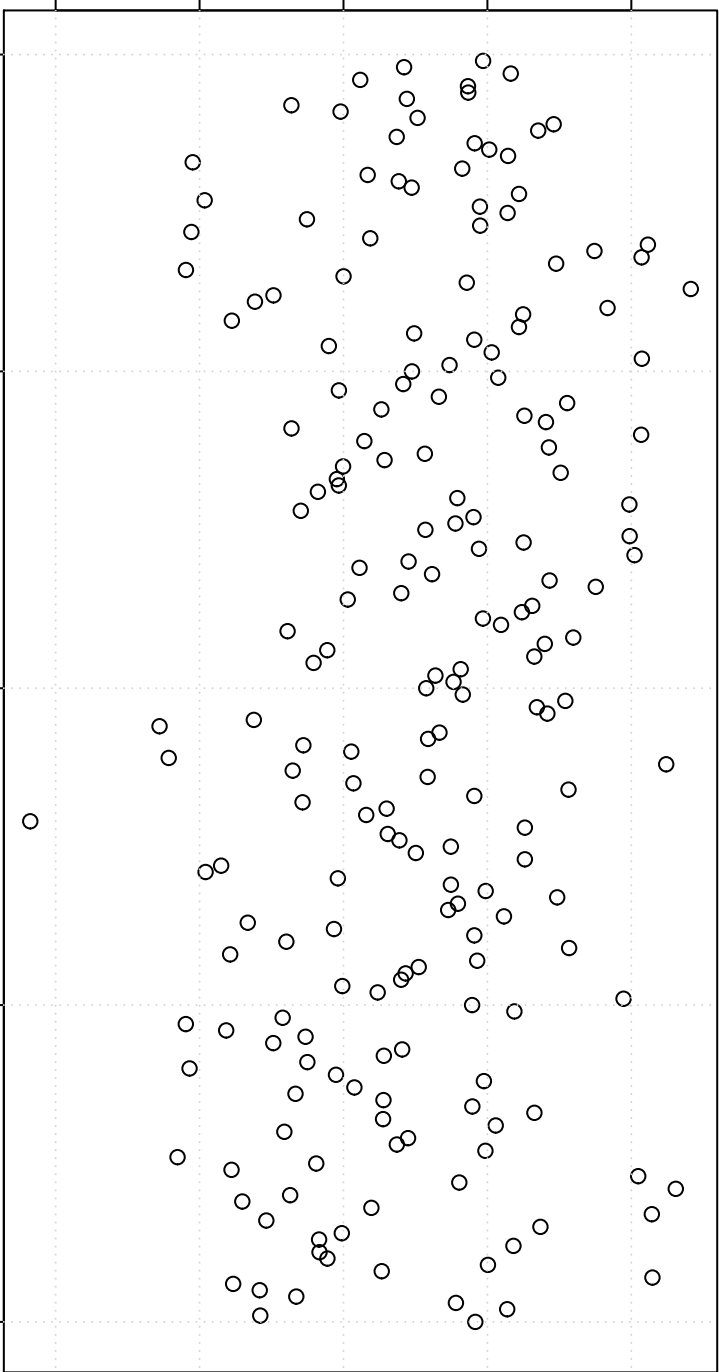

simulated values

3700000 3900000 4100000

0 50 100 150 200

Index

Simulation of Mean