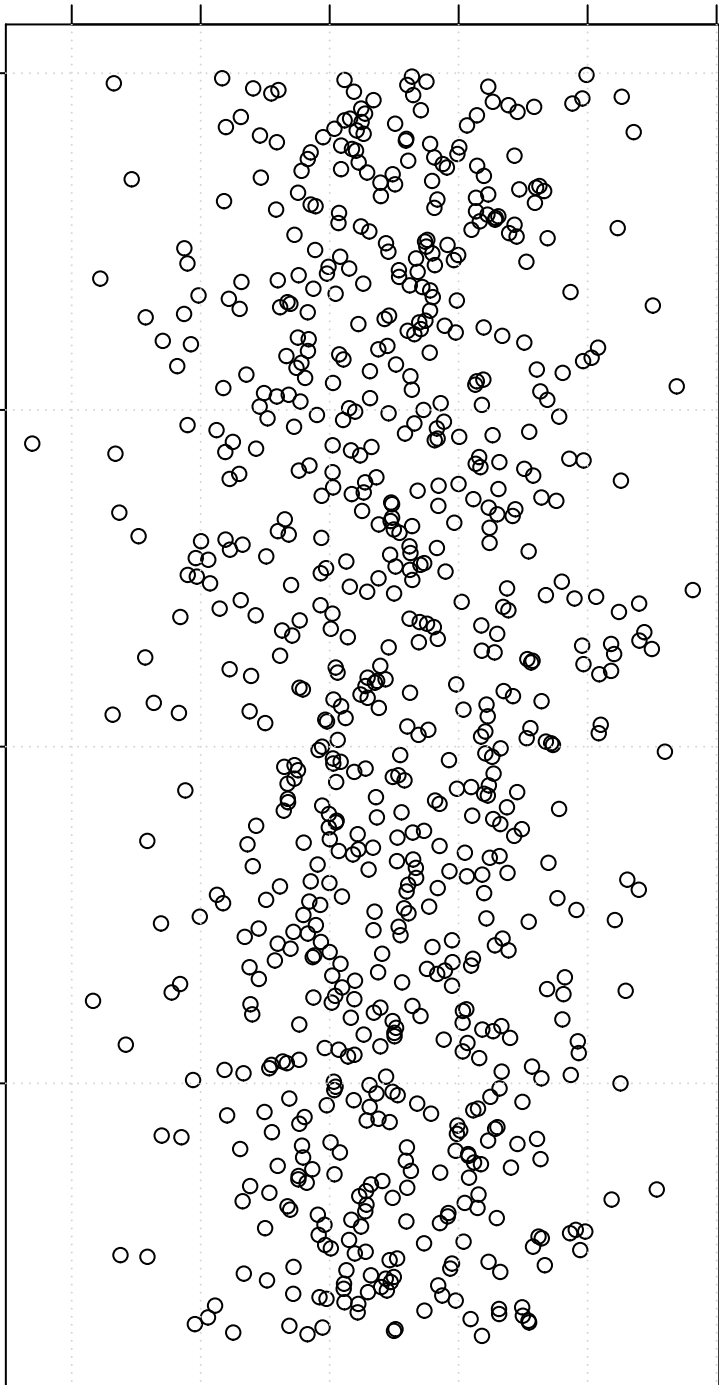

simulated values

3700000

3900000

4100000

0

200

400

600

Index

**Simulation of Mean**