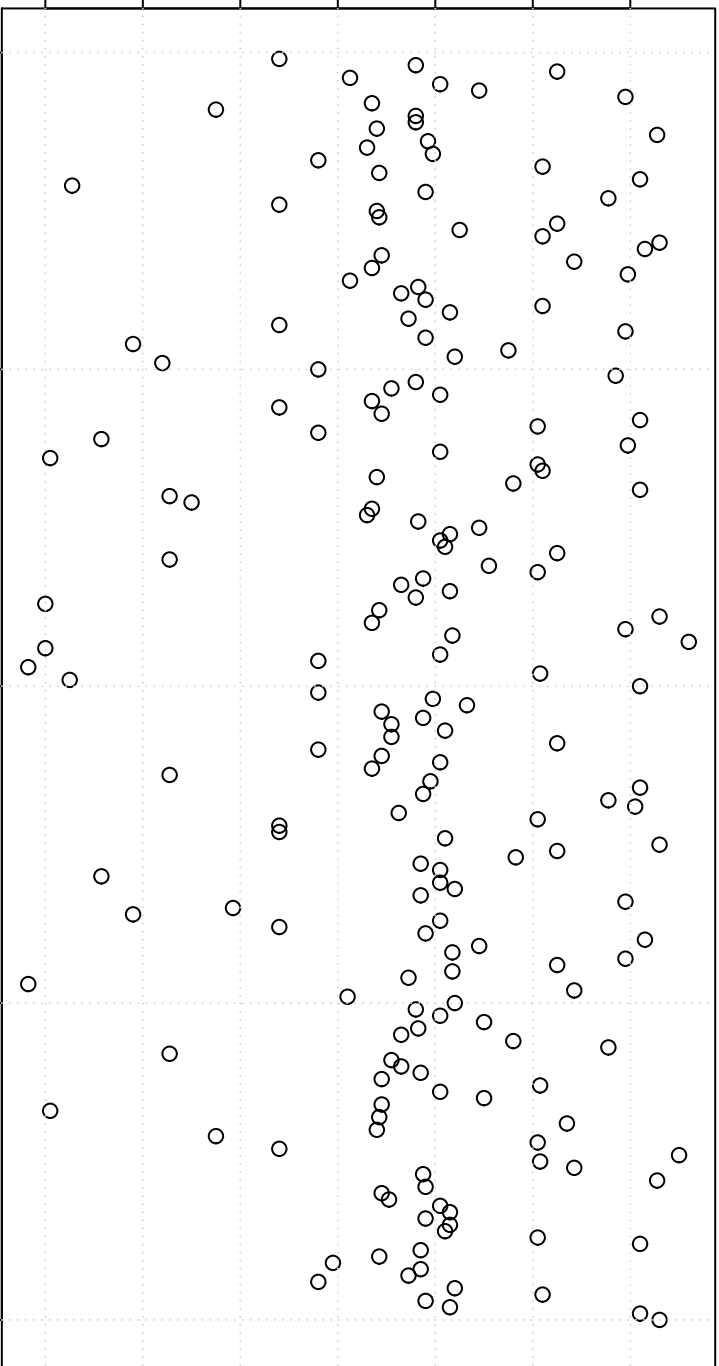

simulated values

85.6 85.8 86.0 86.2 86.4 86.6 86.8

0

50

100

150

200

Index

Simulation of Median