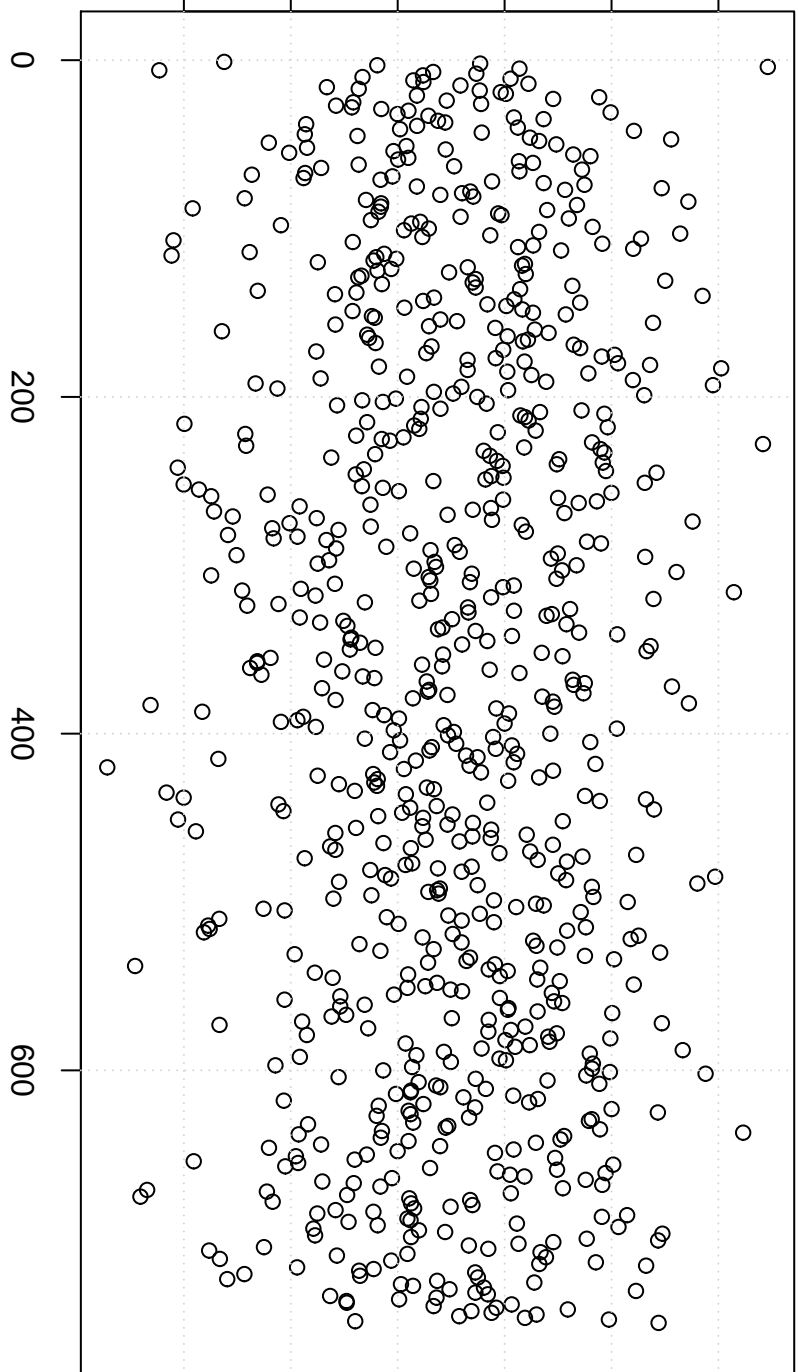

simulated values

85.8 86.0 86.2 86.4 86.6 86.8

Index

Simulation of Mean