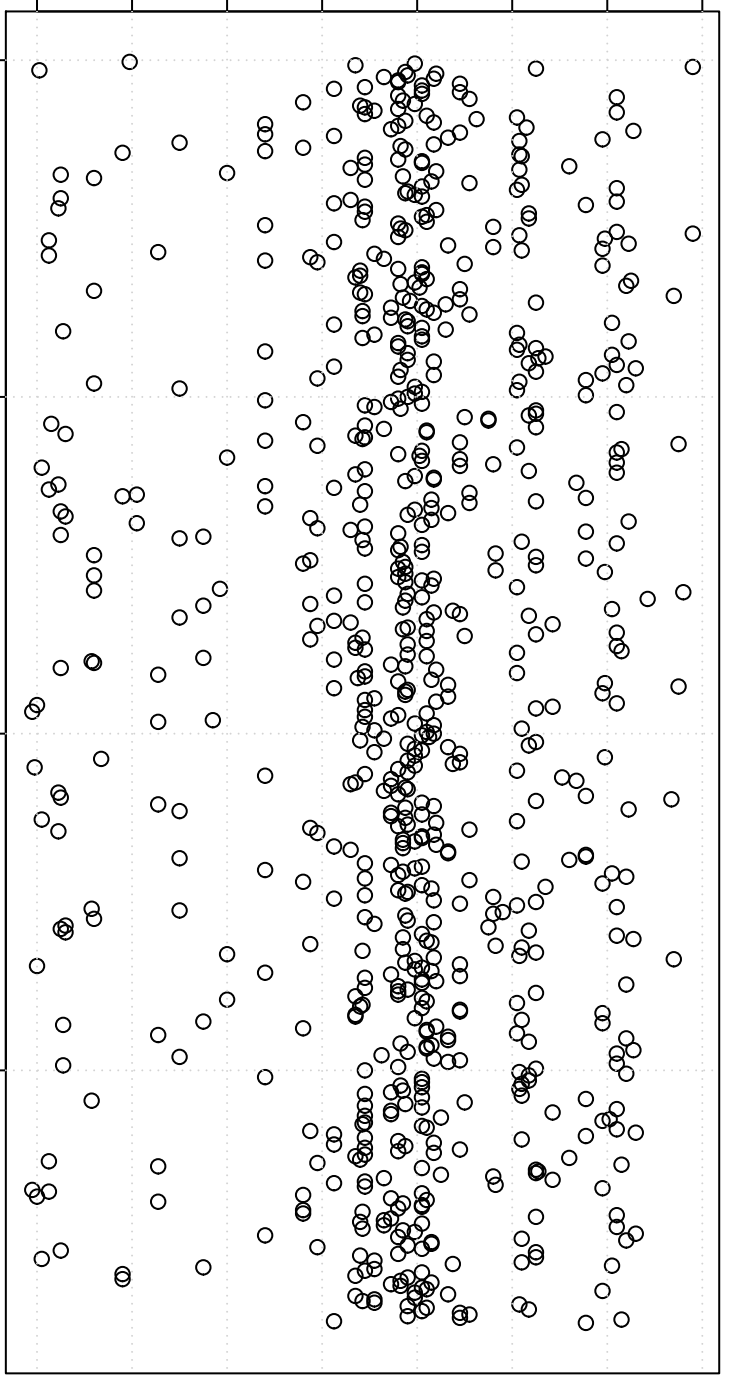

simulated values

85.6 85.8 86.0 86.2 86.4 86.6 86.8 87.0

0

200

400

600

Index

**Simulation of Median**