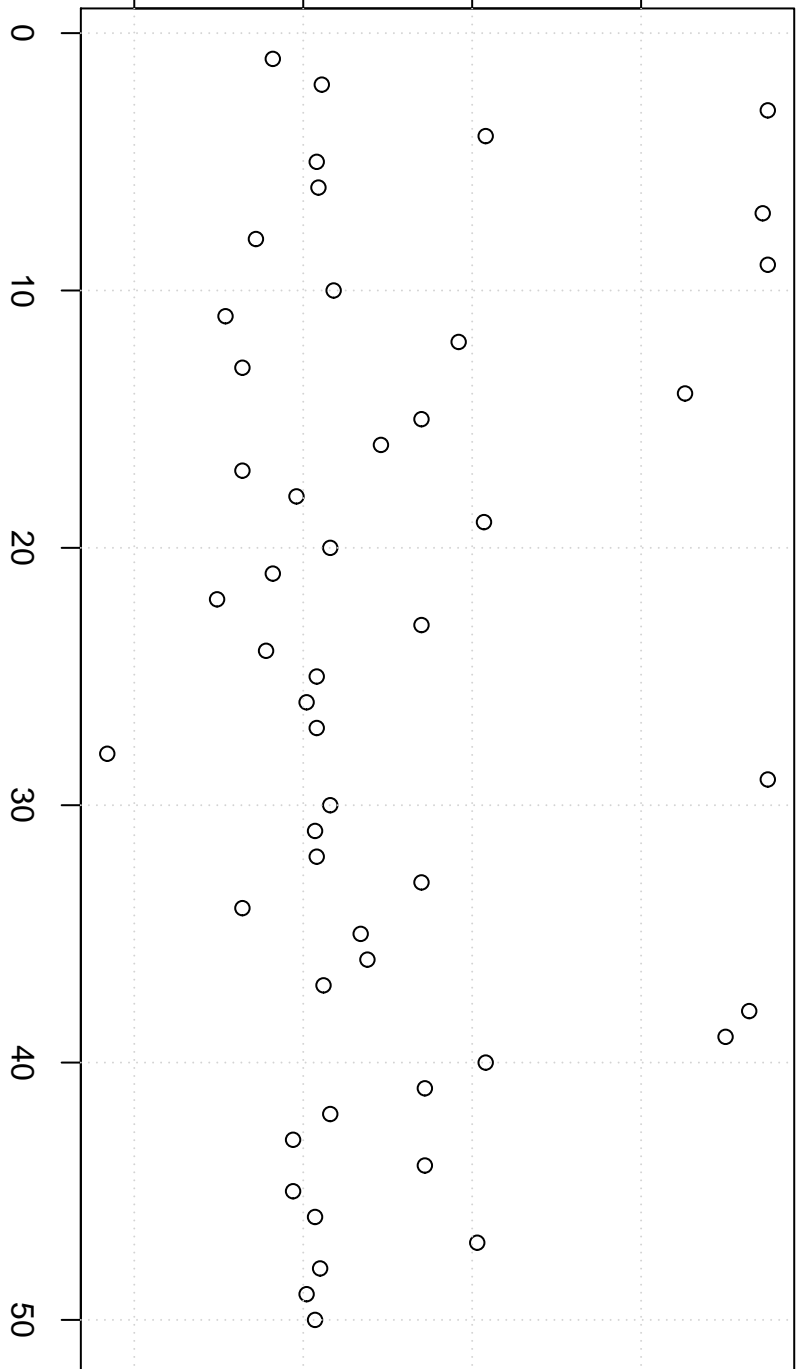

simulated values

16.0 16.5 17.0 17.5

**Simulation of Median**

Index