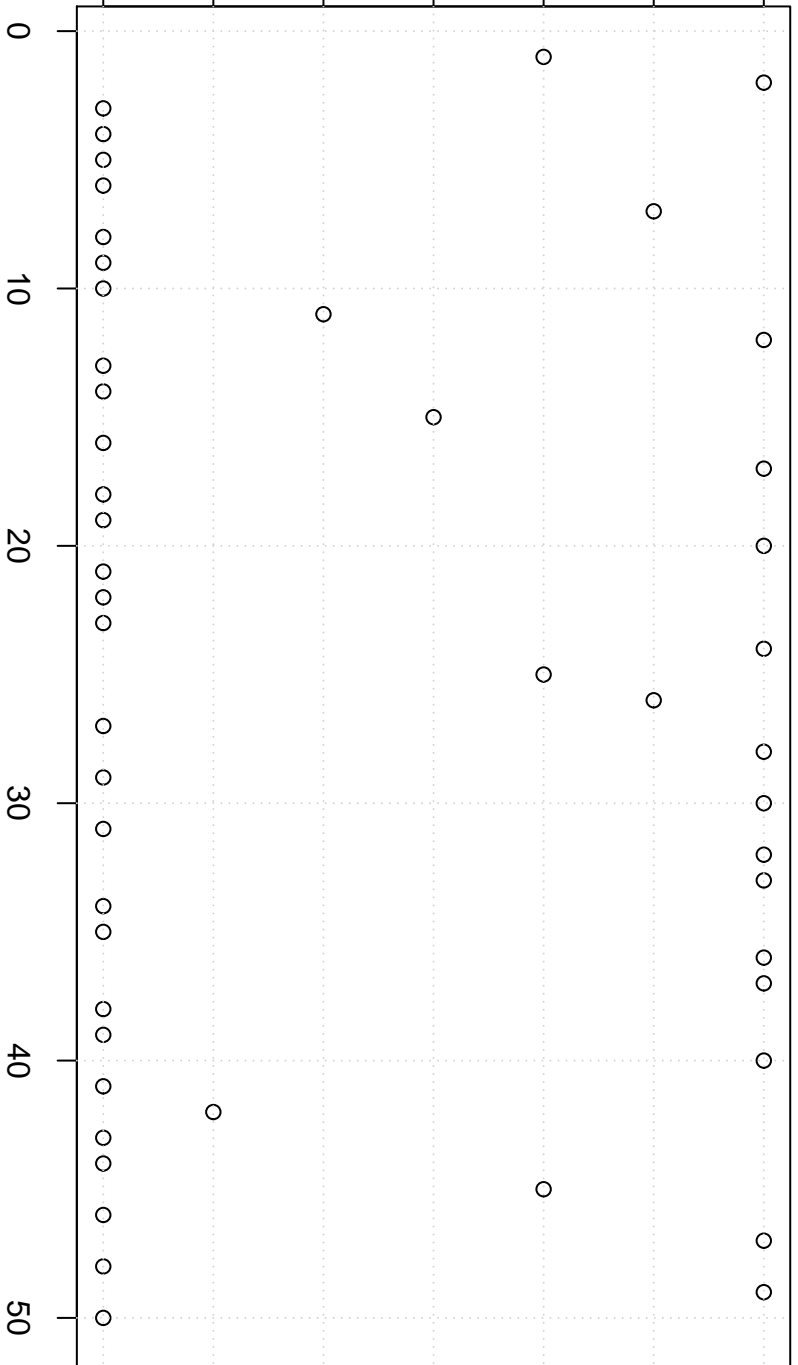

simulated values

22.0 22.5 23.0 23.5 24.0 24.5 25.0

Simulation of Median

Index