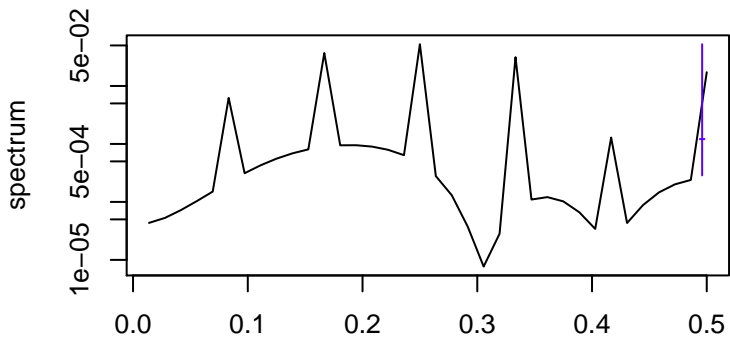

Observed

frequency
bandwidth = 0.00401

Trend

frequency
bandwidth = 0.00481

Seasonal

frequency
bandwidth = 0.00401

Random

frequency
bandwidth = 0.00481