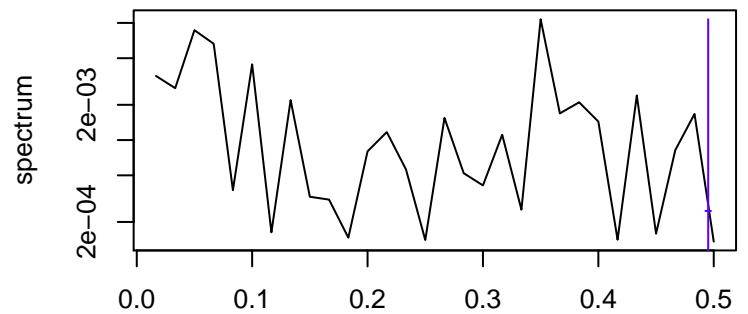

Observed

frequency
bandwidth = 0.00401

Trend

frequency
bandwidth = 0.00481

Seasonal

frequency
bandwidth = 0.00401

Random

frequency
bandwidth = 0.00481