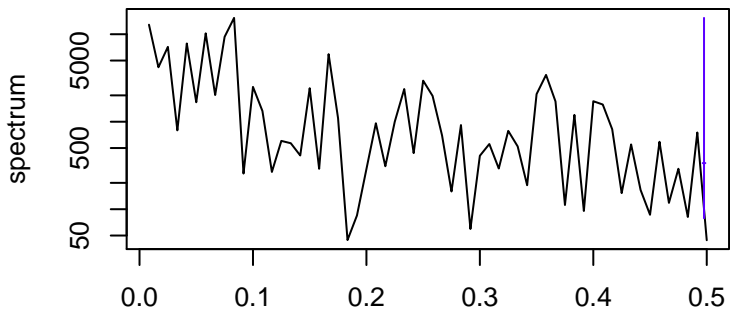

Observed

frequency
bandwidth = 0.00241

Trend

frequency
bandwidth = 0.00267

Seasonal

frequency
bandwidth = 0.00241

Random

frequency
bandwidth = 0.00267