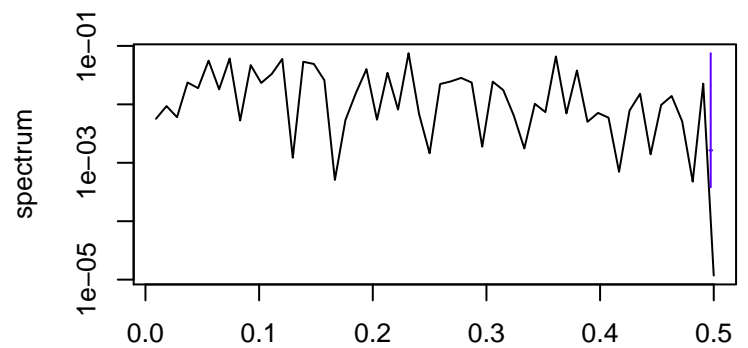

Observed

frequency
bandwidth = 0.00241

Trend

frequency
bandwidth = 0.00267

Seasonal

frequency
bandwidth = 0.00241

Random

frequency
bandwidth = 0.00267