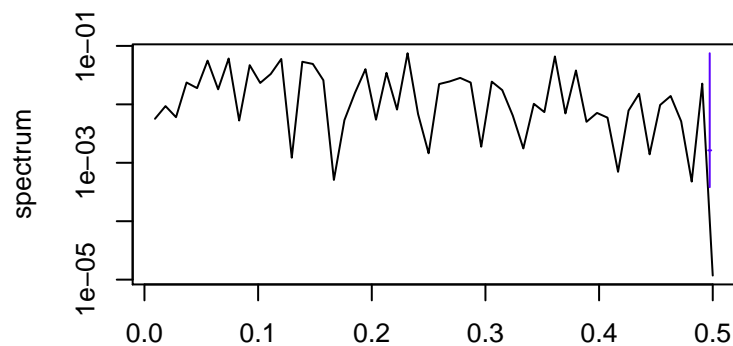

Observed

frequency
bandwidth = 0.00241

Trend

frequency
bandwidth = 0.00267

Seasonal

frequency
bandwidth = 0.00241

Random

frequency
bandwidth = 0.00267