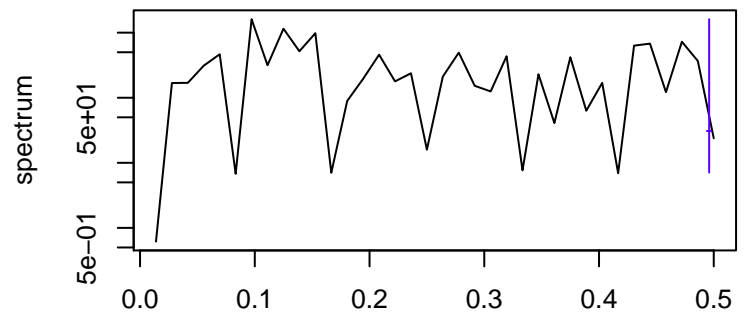

Observed

frequency
bandwidth = 0.00361

Trend

frequency
bandwidth = 0.00401

Seasonal

frequency
bandwidth = 0.00361

Random

frequency
bandwidth = 0.00401