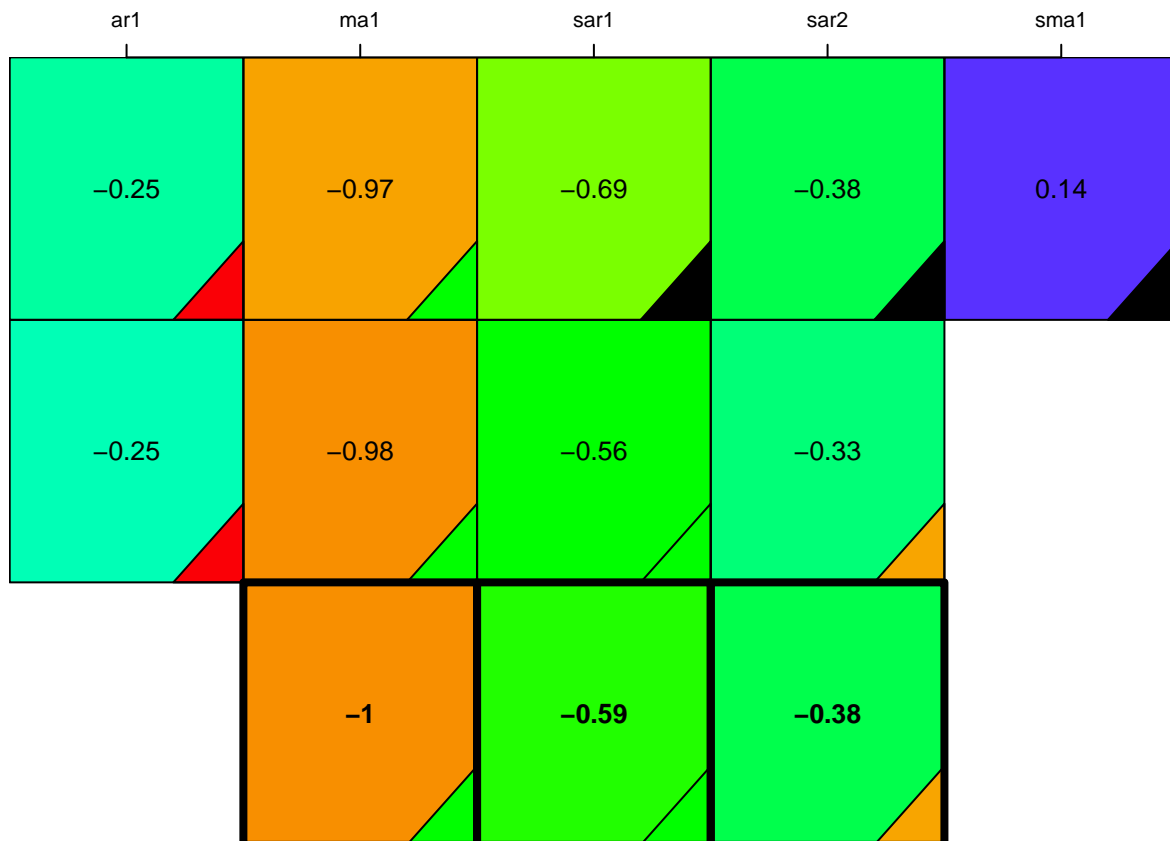

aic

coefficients

p-value