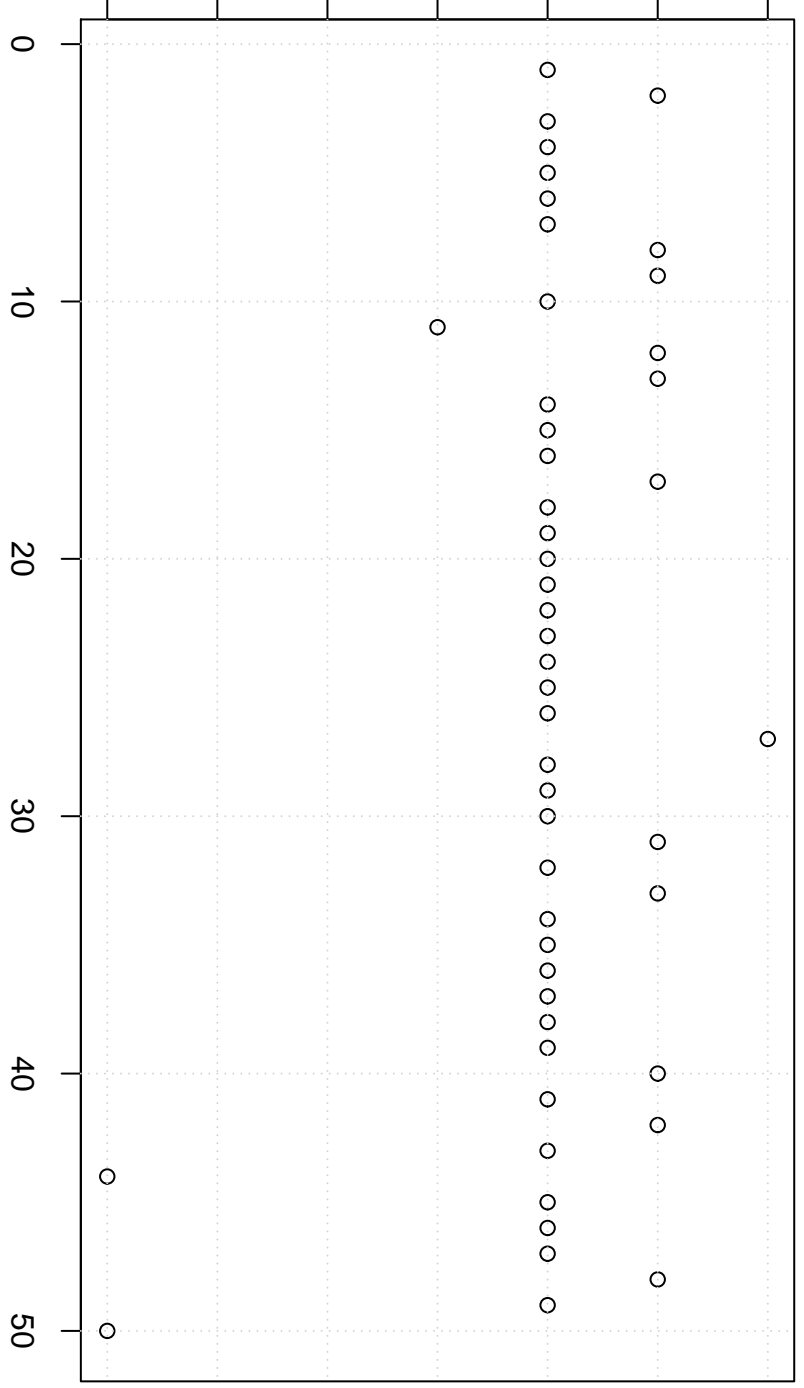

simulated values

16.665 16.675 16.685 16.695

Simulation of Midrange