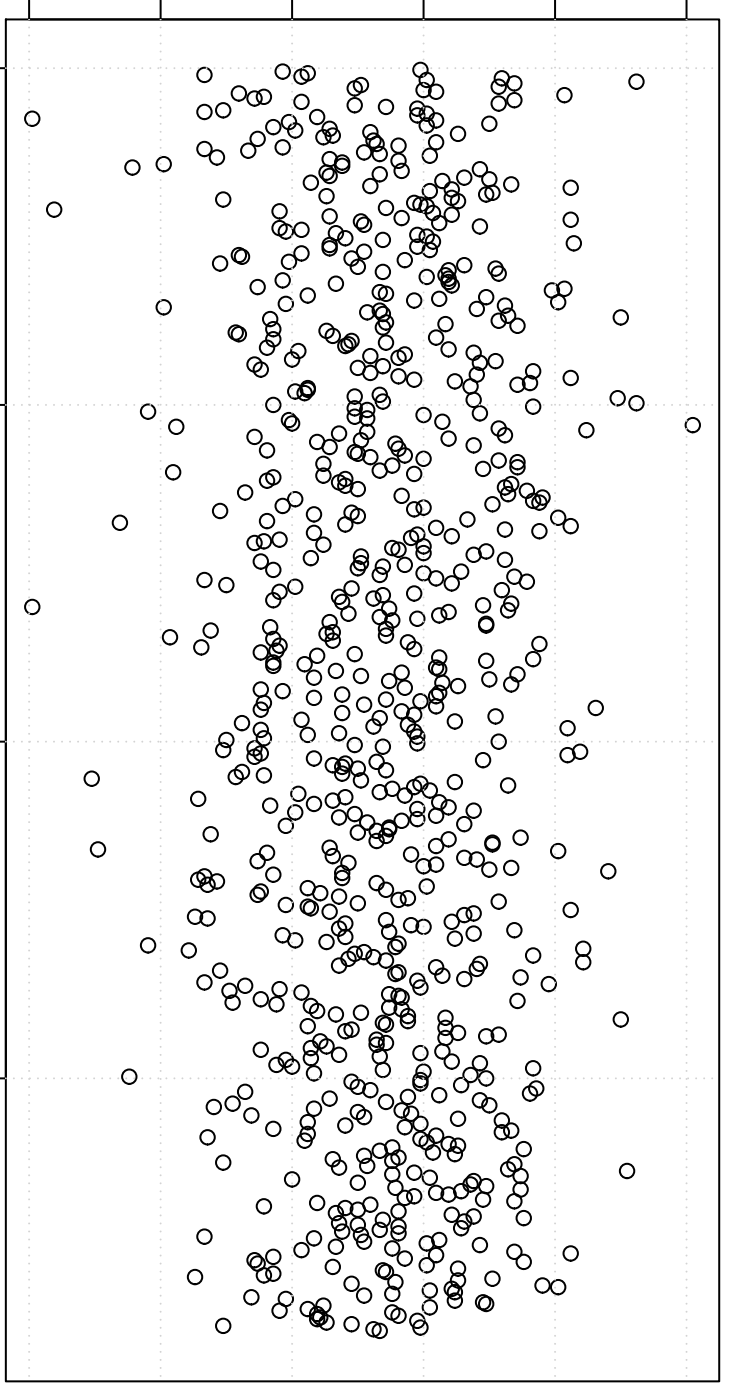

simulated values

22.0 22.5 23.0 23.5 24.0 24.5

0

200

400

600

Index

**Simulation of Mean**