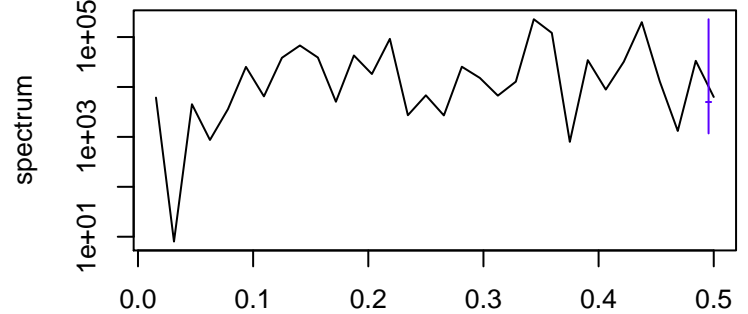

Observed

frequency
bandwidth = 0.00385

Trend

frequency
bandwidth = 0.00451

Seasonal

frequency
bandwidth = 0.00385

Random

frequency
bandwidth = 0.00451