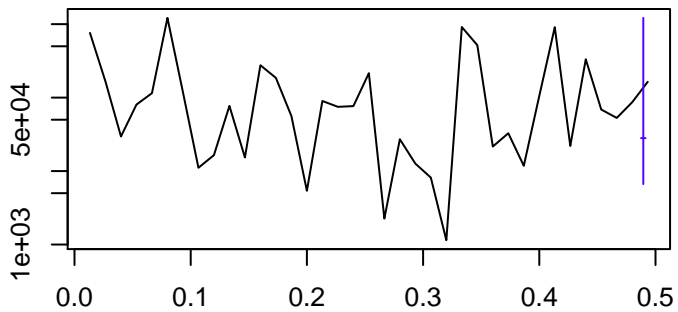

Observed

frequency
bandwidth = 0.00385

Trend

frequency
bandwidth = 0.00451

Seasonal

frequency
bandwidth = 0.00385

Random

frequency
bandwidth = 0.00451