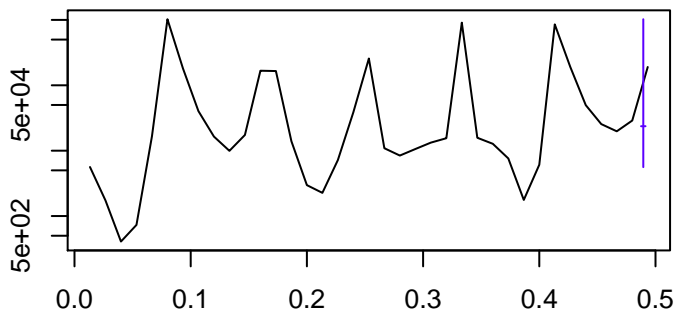

Observed

frequency
bandwidth = 0.00385

Trend

frequency
bandwidth = 0.00451

Seasonal

frequency
bandwidth = 0.00385

Random

frequency
bandwidth = 0.00451