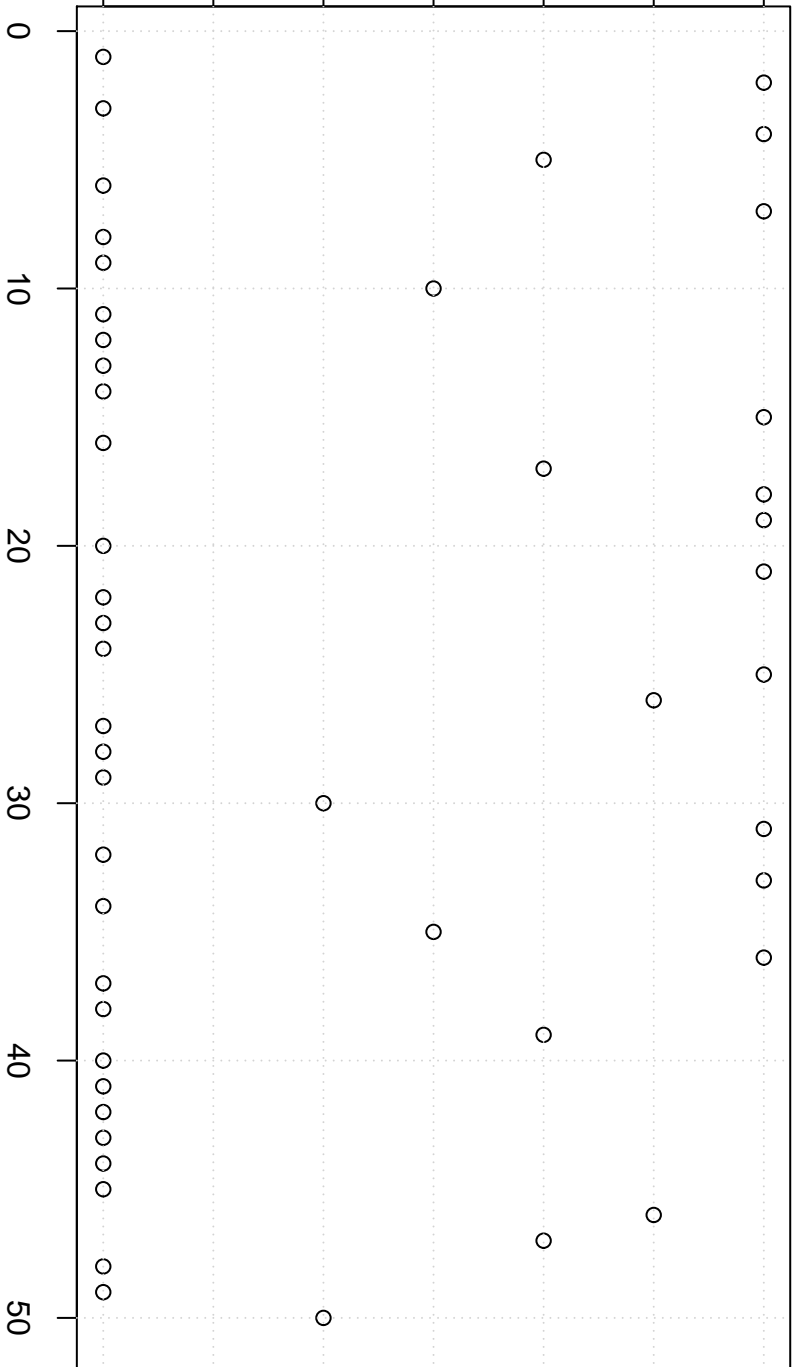

simulated values

22.0 22.5 23.0 23.5 24.0 24.5 25.0

Simulation of Median

Index