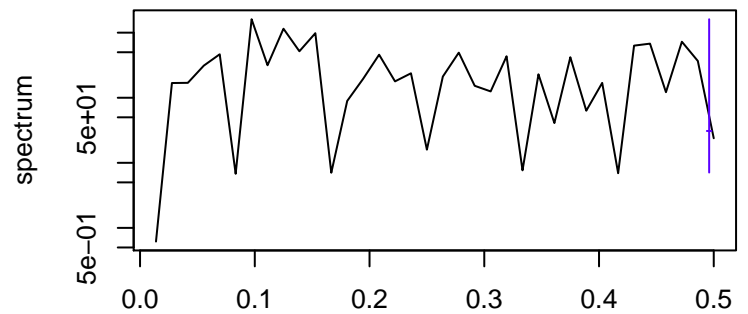

Observed

frequency
bandwidth = 0.00361

Trend

frequency
bandwidth = 0.00401

Seasonal

frequency
bandwidth = 0.00361

Random

frequency
bandwidth = 0.00401