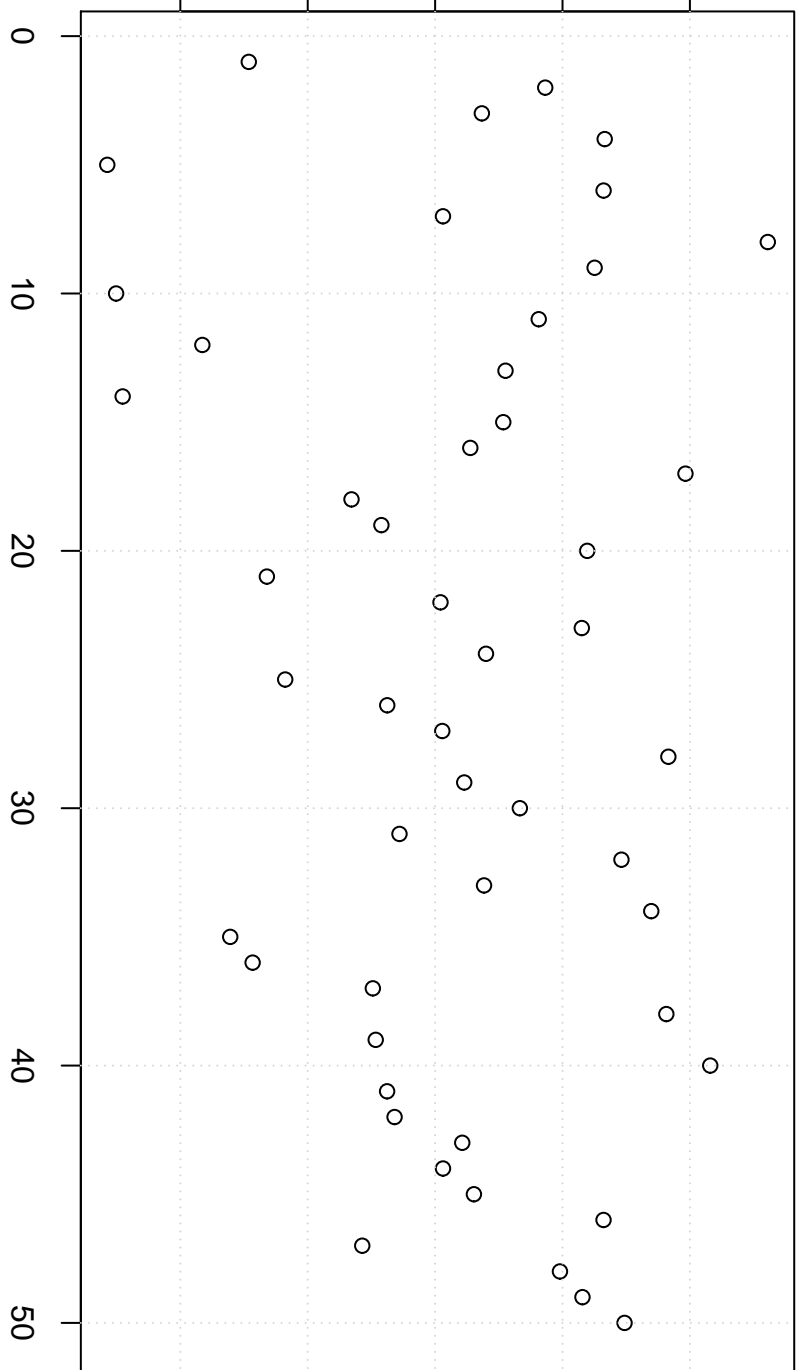

simulated values

17000 17500 18000 18500 19000

Simulation of Mean

Index