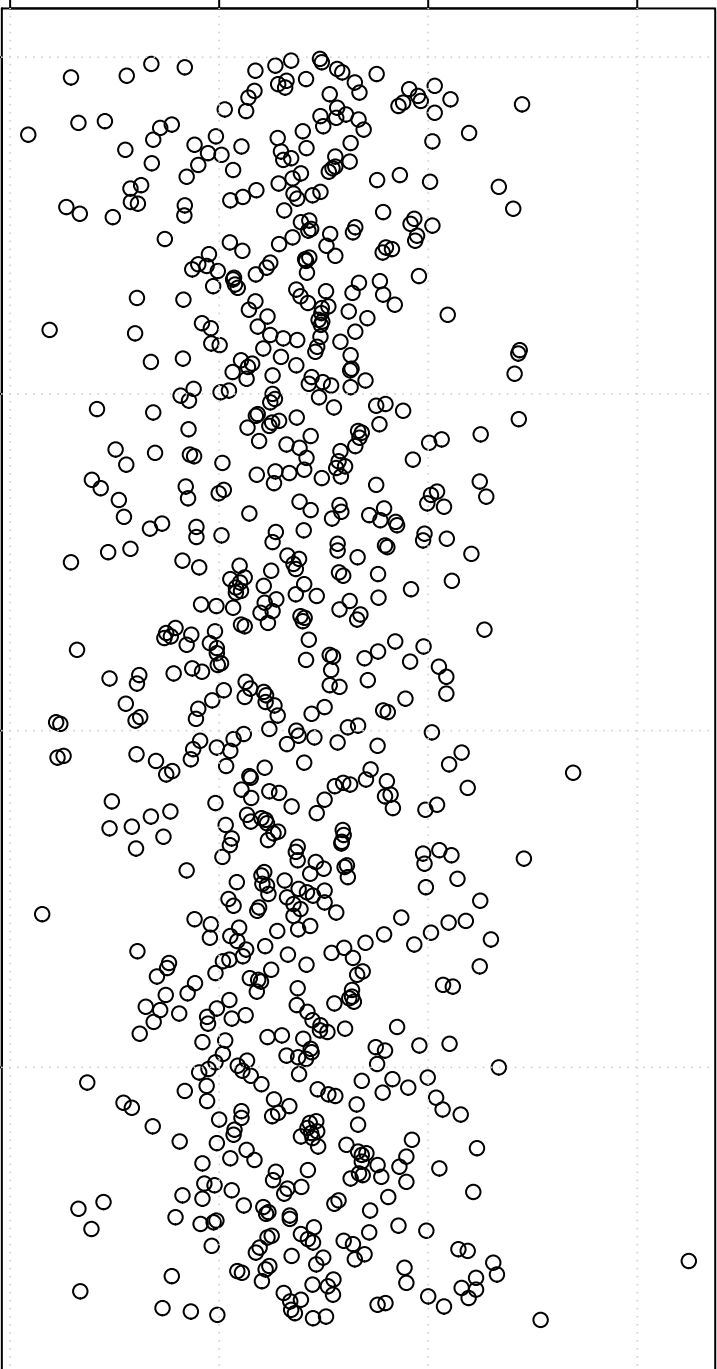

simulated values

22.5 23.0 23.5 24.0

0

200

400

600

Index

**Simulation of Mean**