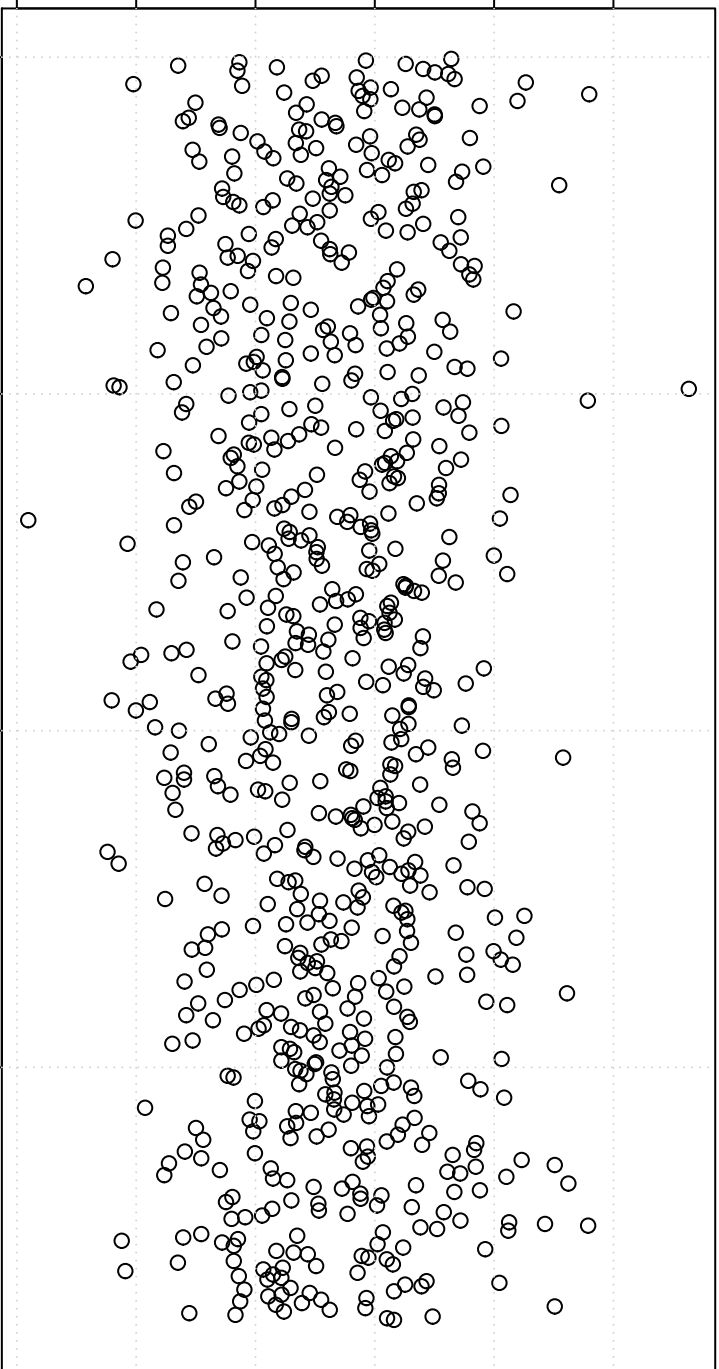

simulated values

11.0 11.5 12.0 12.5 13.0 13.5

0

200

400

600

Index

Simulation of Mean