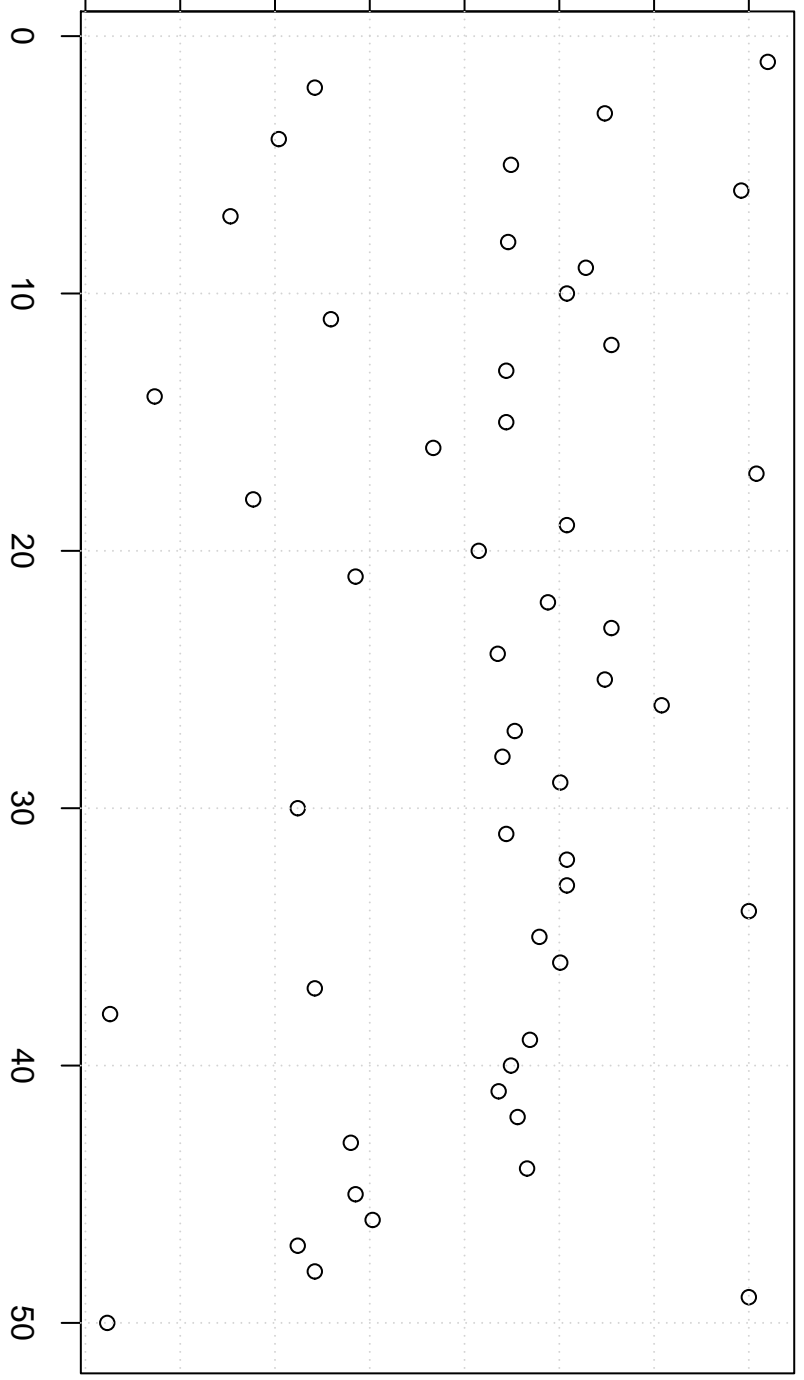

simulated values

3450 3550 3650 3750

Index

Simulation of Median