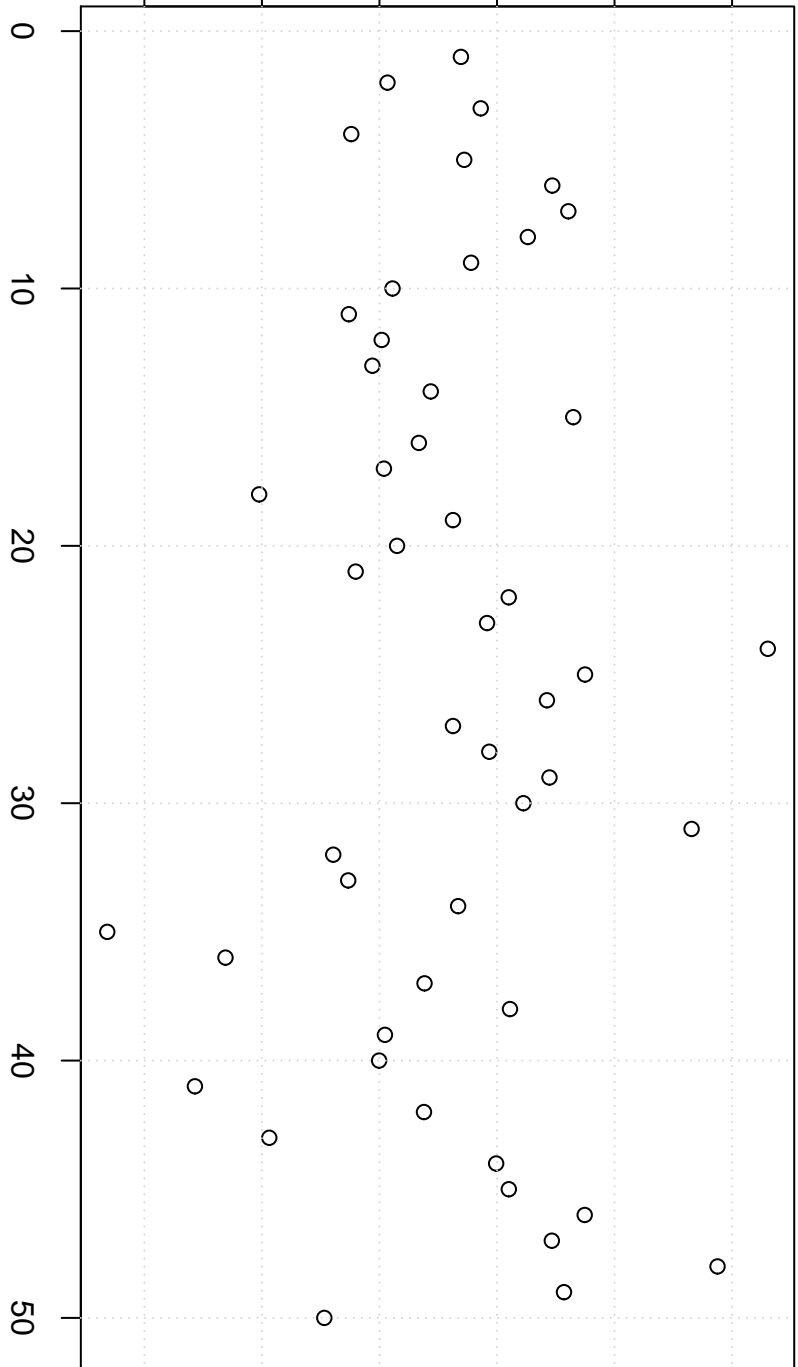

simulated values

268000

272000

276000

Index

Simulation of Mean