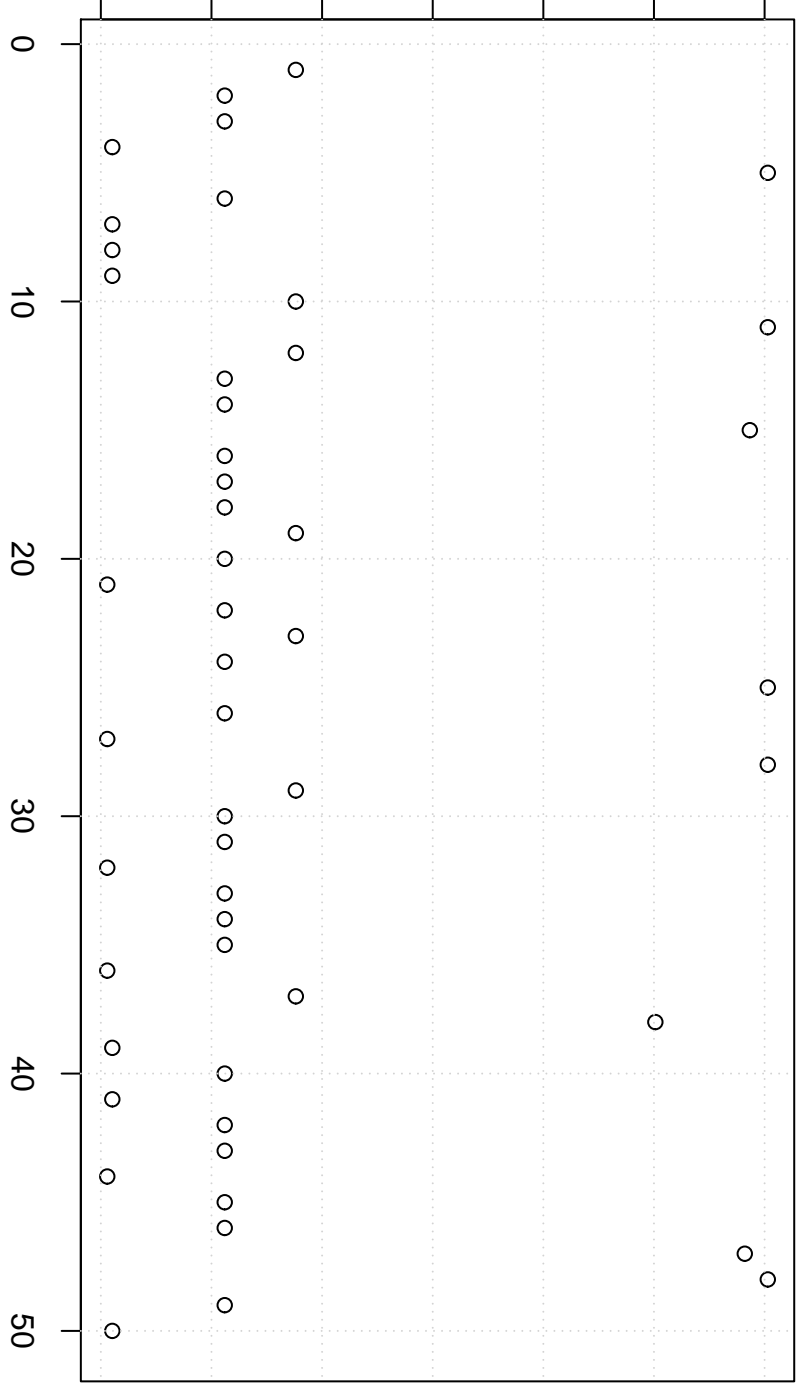

simulated values

263000 265000 267000 269000

Simulation of Midrange

Index