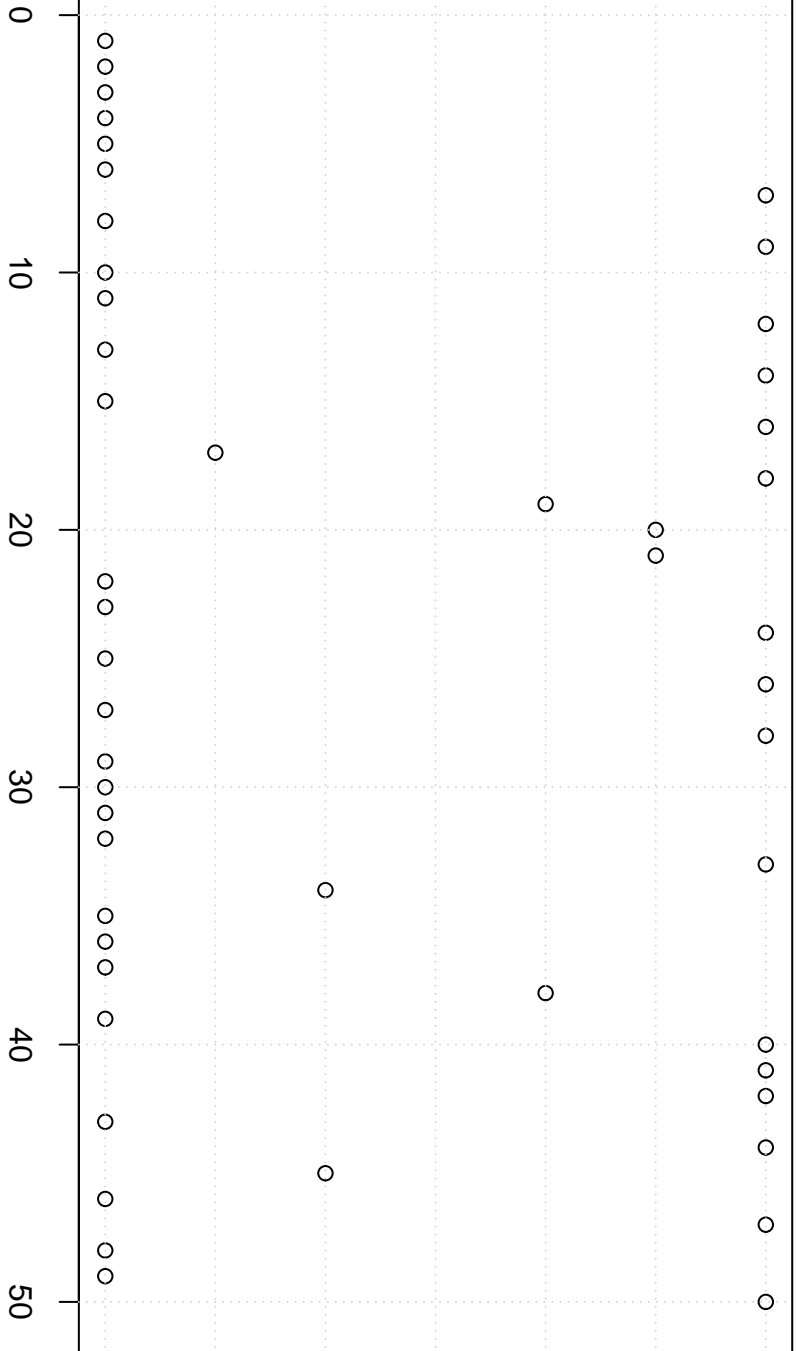

simulated values

22.0 22.5 23.0 23.5 24.0 24.5 25.0

Simulation of Median

Index