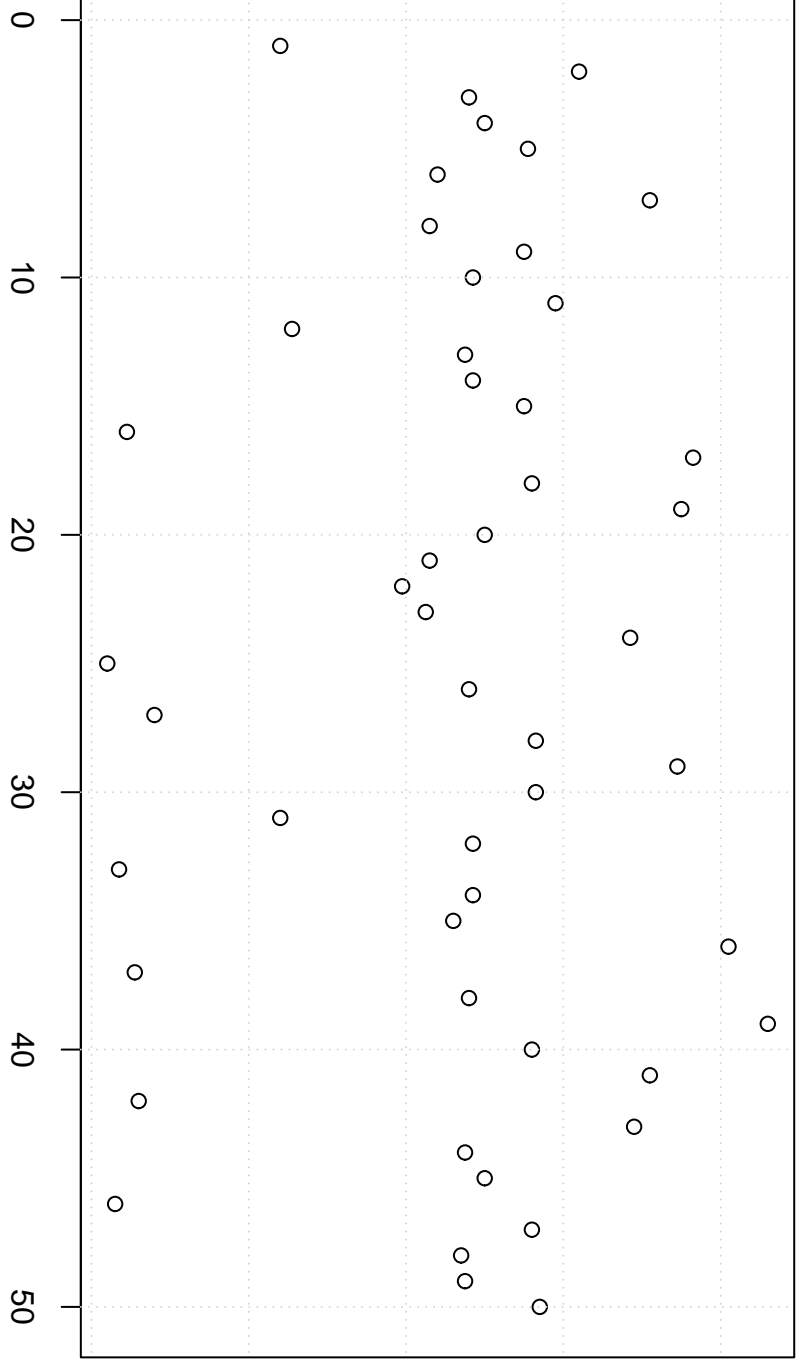

simulated values

38.0 38.2 38.4 38.6 38.8

Simulation of Median

Index