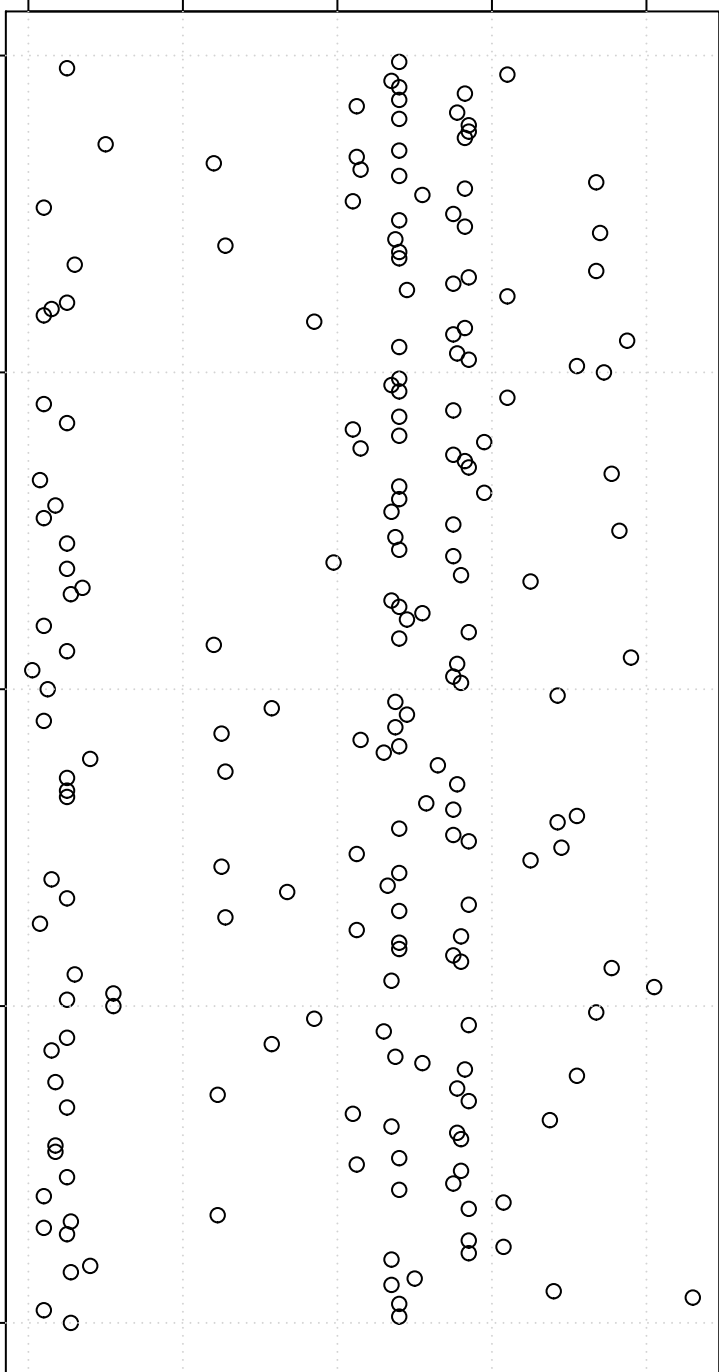

simulated values

38.0 38.2 38.4 38.6 38.8

0 50 100 150 200

Index

Simulation of Median