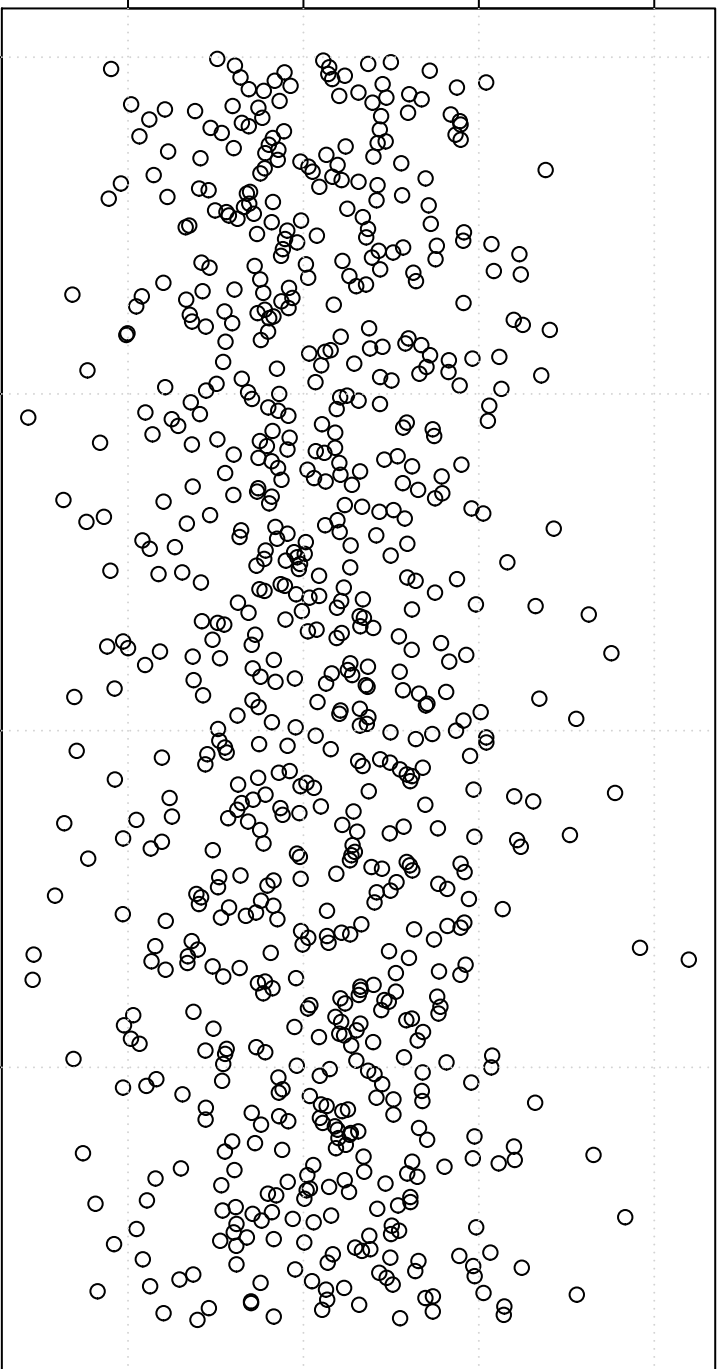

simulated values

38.2

38.4

38.6

38.8

0

200

400

600

Index

**Simulation of Mean**