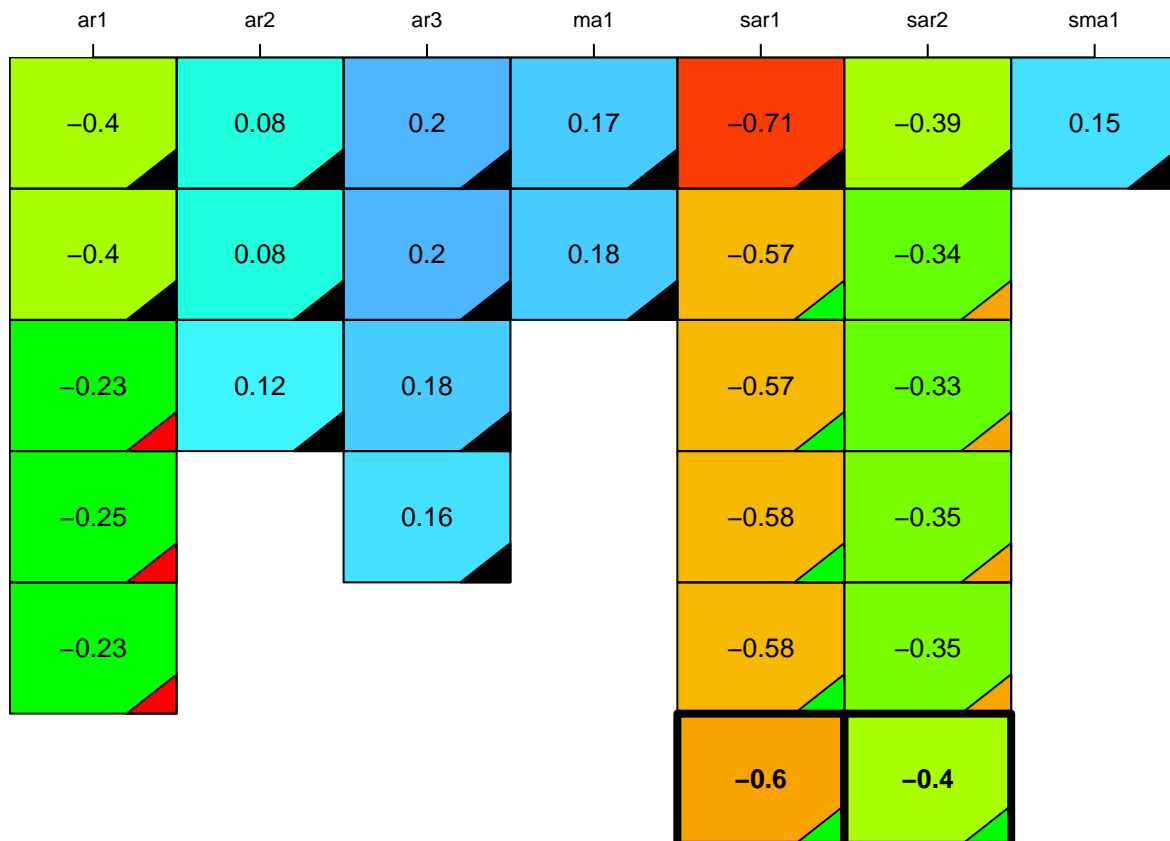

aic

coefficients

p-value