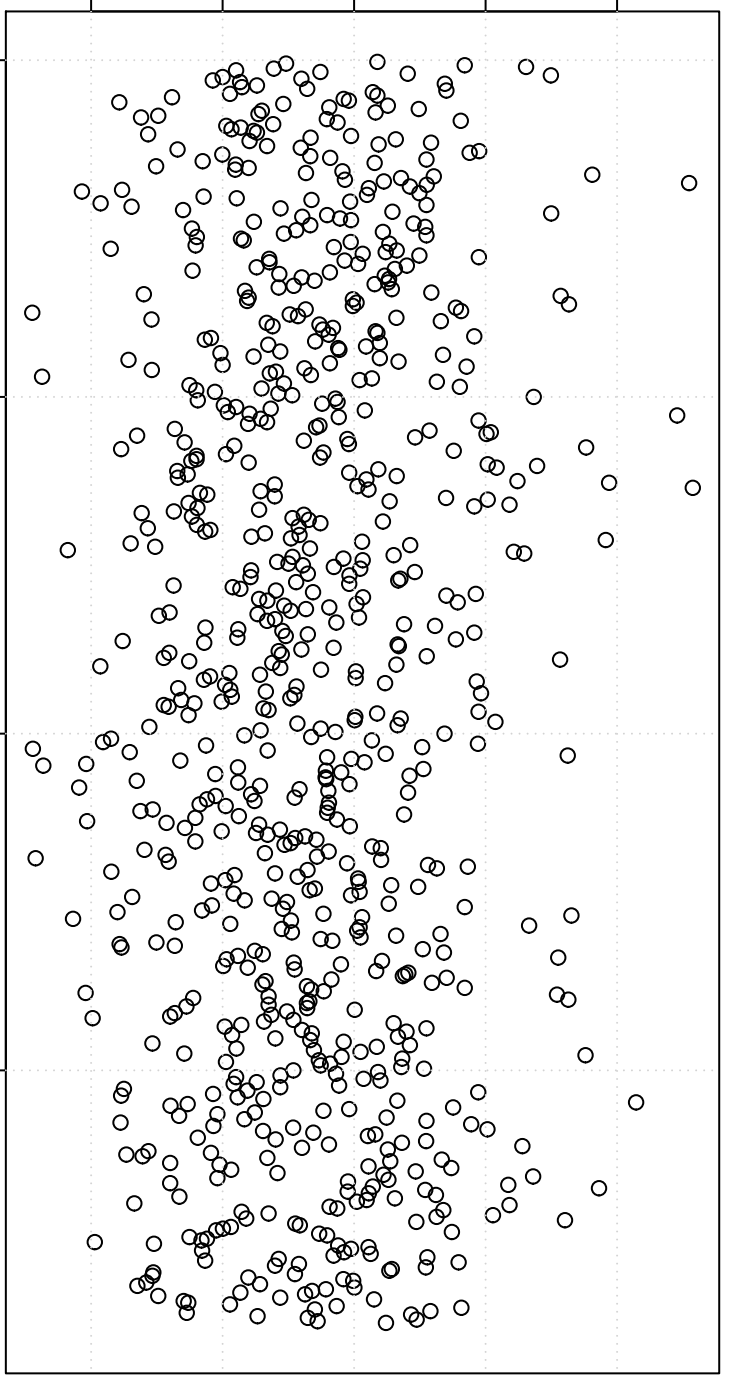

simulated values

11.5 12.0 12.5 13.0 13.5

0

200

400

600

Index

Simulation of Mean