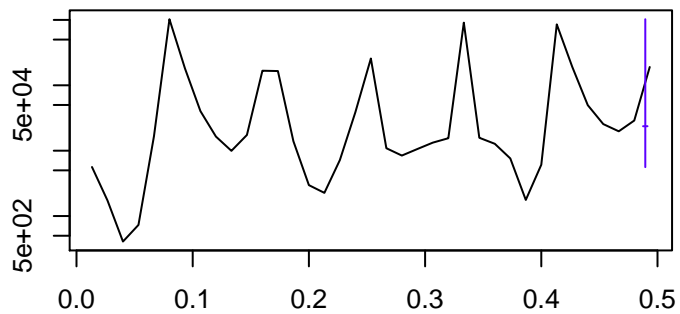

Observed

frequency
bandwidth = 0.00385

Trend

frequency
bandwidth = 0.00451

Seasonal

frequency
bandwidth = 0.00385

Random

frequency
bandwidth = 0.00451