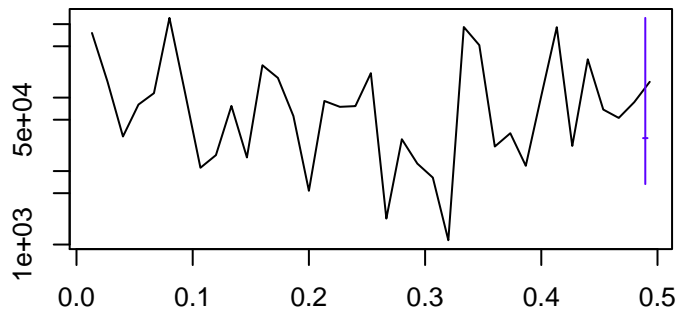

Observed

frequency
bandwidth = 0.00385

Trend

frequency
bandwidth = 0.00451

Seasonal

frequency
bandwidth = 0.00385

Random

frequency
bandwidth = 0.00451