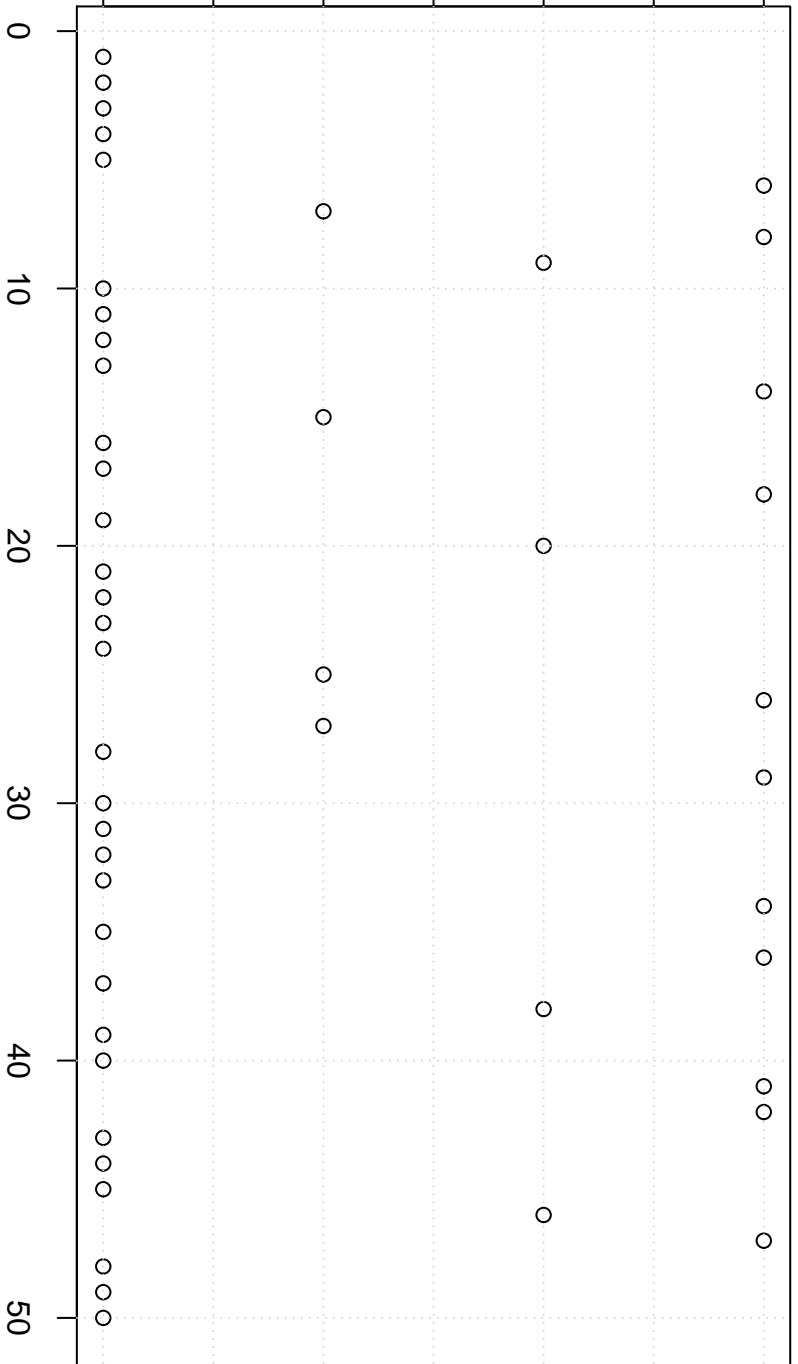

simulated values

22.0 22.5 23.0 23.5 24.0 24.5 25.0

Simulation of Median

Index