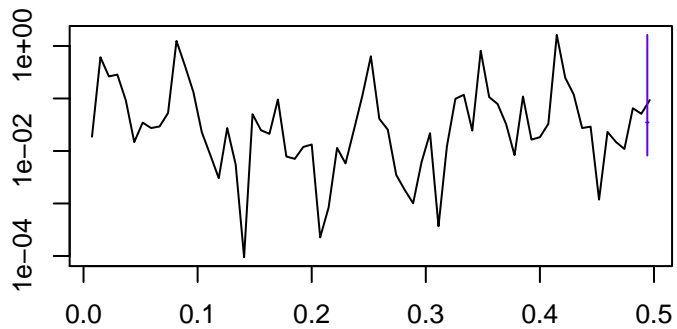

Observed

bandwidth = 0.00214

Trend

bandwidth = 0.00241

Seasonal

bandwidth = 0.00214

Random

bandwidth = 0.00241