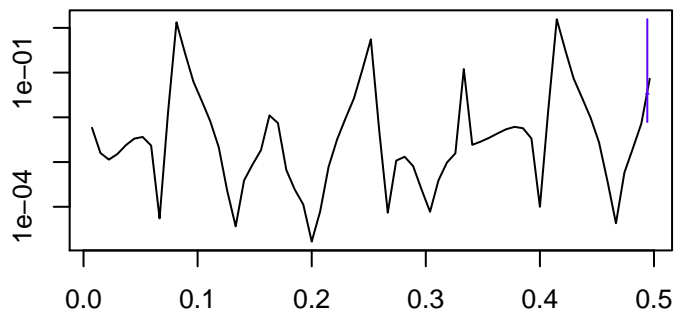

Observed

bandwidth = 0.00214

Trend

bandwidth = 0.00241

Seasonal

bandwidth = 0.00214

Random

bandwidth = 0.00241