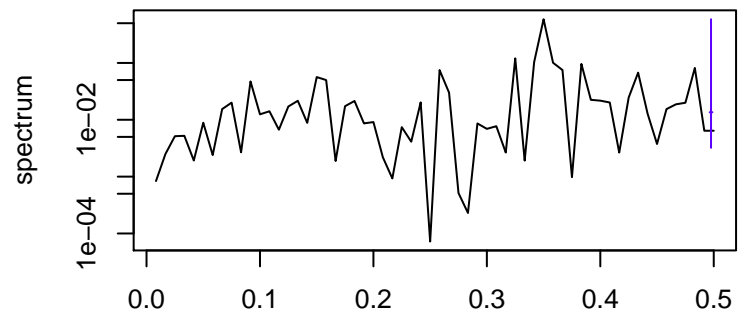

Observed

bandwidth = 0.00214

Trend

bandwidth = 0.00241

Seasonal

bandwidth = 0.00214

Random

bandwidth = 0.00241