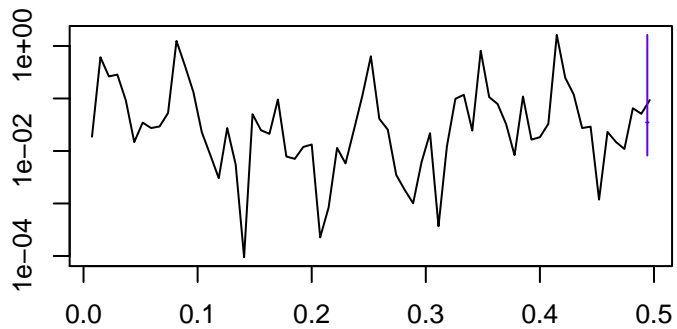

Observed

frequency
bandwidth = 0.00214

Trend

frequency
bandwidth = 0.00241

Seasonal

frequency
bandwidth = 0.00214

Random

frequency
bandwidth = 0.00241