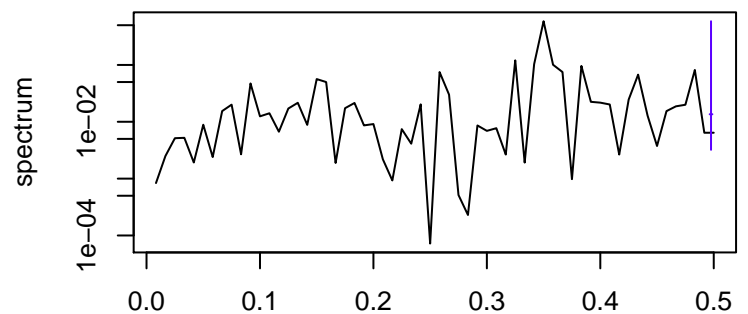

Observed

frequency
bandwidth = 0.00214

Trend

frequency
bandwidth = 0.00241

Seasonal

frequency
bandwidth = 0.00214

Random

frequency
bandwidth = 0.00241