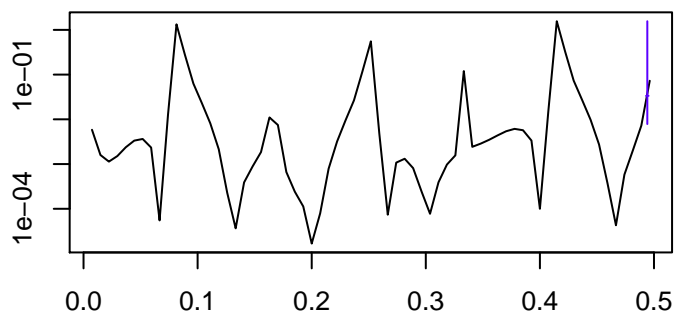

Observed

frequency
bandwidth = 0.00214

Trend

frequency
bandwidth = 0.00241

Seasonal

frequency
bandwidth = 0.00214

Random

frequency
bandwidth = 0.00241