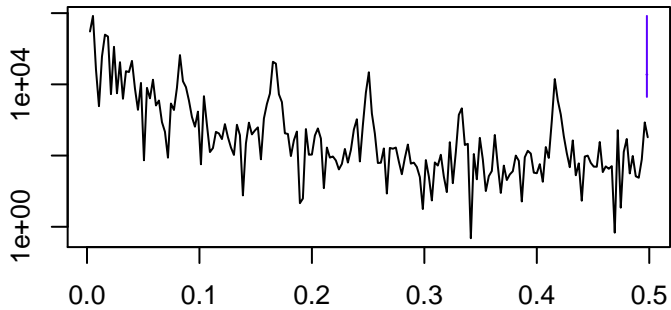

Observed

frequency
bandwidth = 0.00077

Trend

frequency
bandwidth = 0.00077

Seasonal

frequency
bandwidth = 0.00077

Remainder

frequency
bandwidth = 0.00077