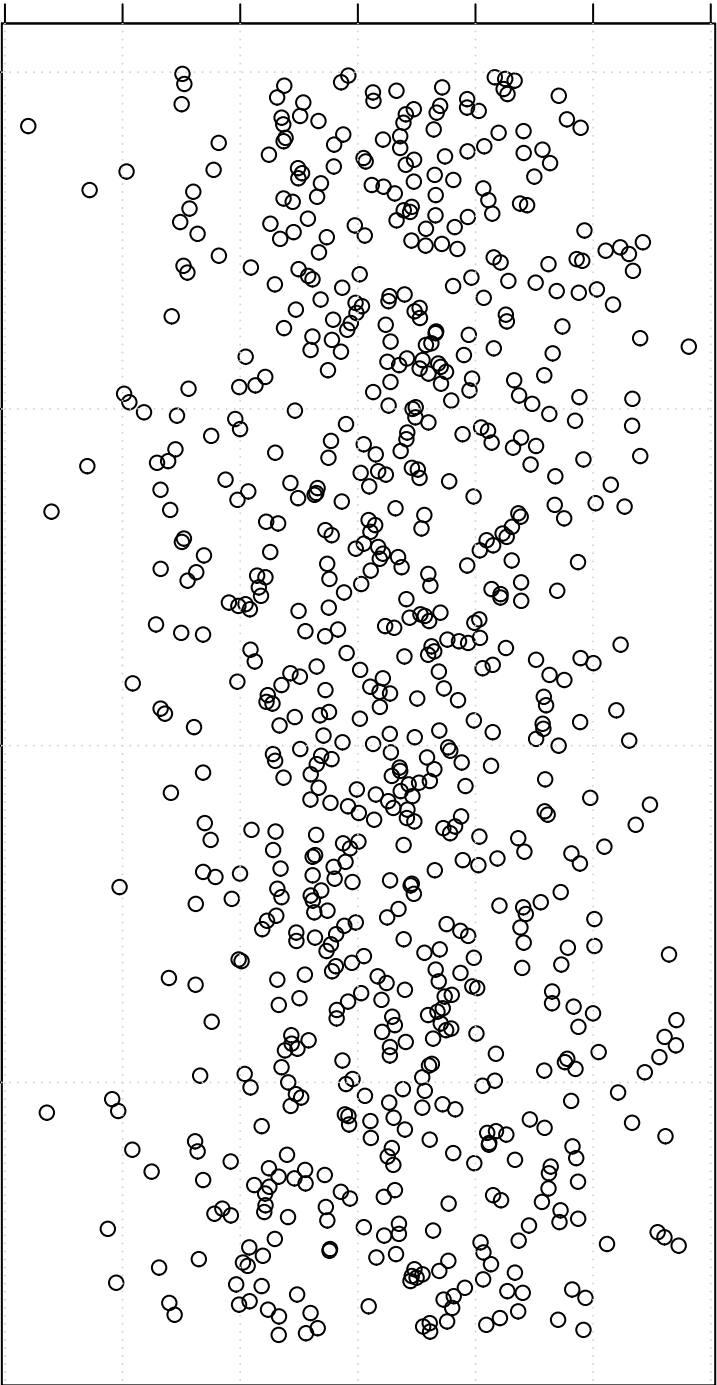

simulated values

105.5 106.0 106.5 107.0 107.5 108.0 108.5

0

200

400

600

Index

Simulation of Mean