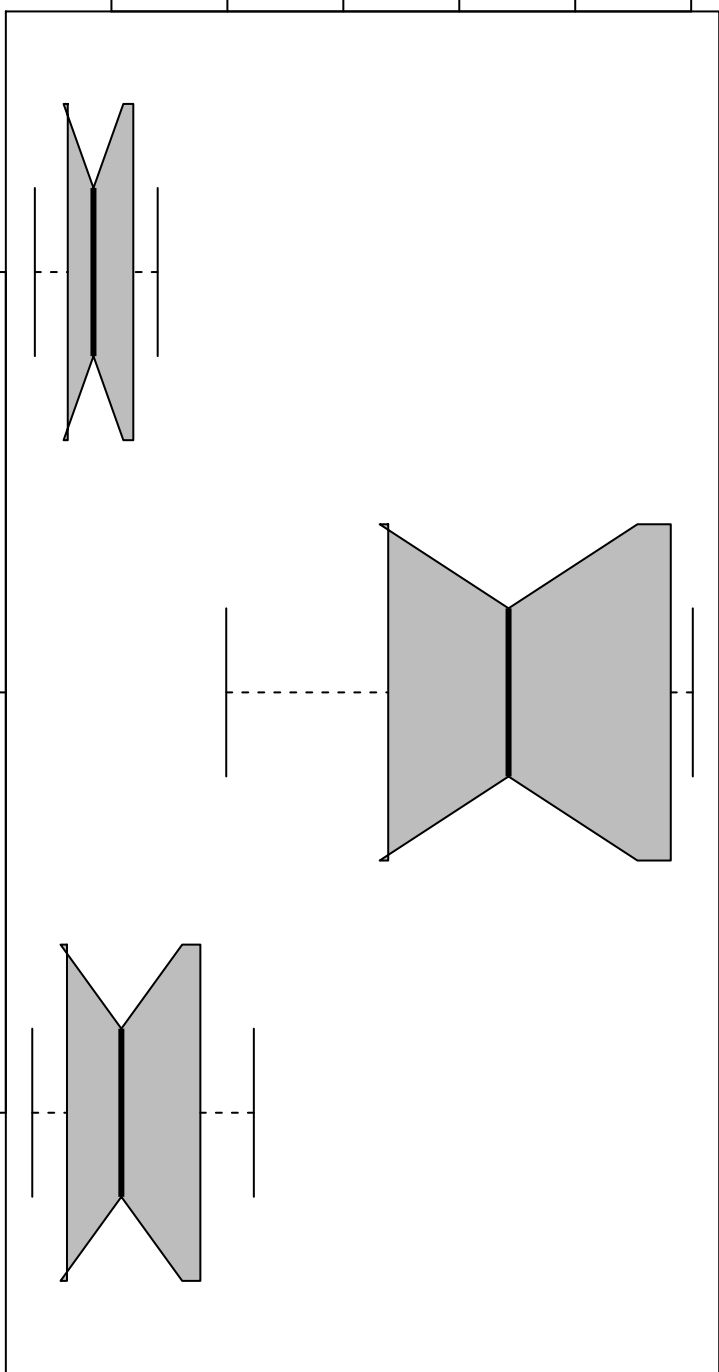

Overall Variability

0.10 0.15 0.20 0.25 0.30 0.35

S.D.

Range

IQR

Notched Box Plots