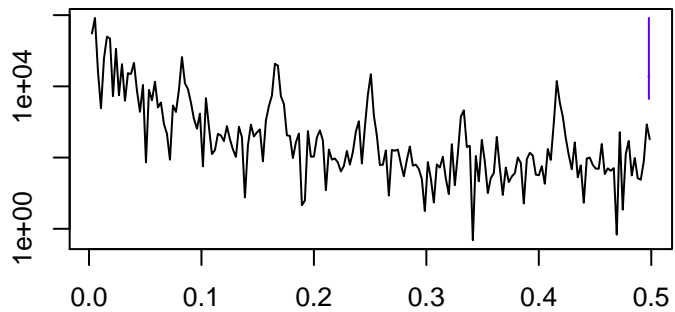

Observed

frequency
bandwidth = 0.00077

Trend

frequency
bandwidth = 0.000802

Seasonal

frequency
bandwidth = 0.00077

Random

frequency
bandwidth = 0.000802