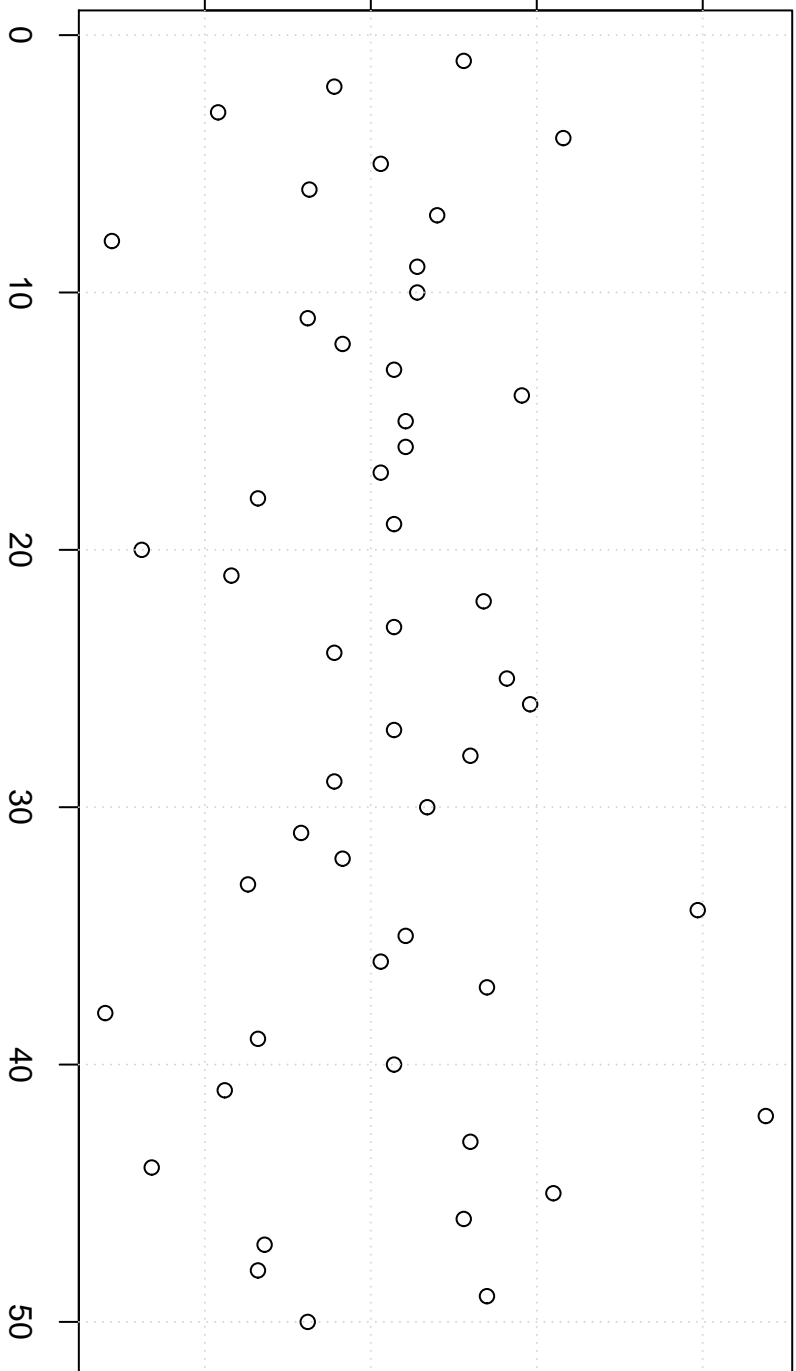

simulated values

29.5 30.0 30.5 31.0

Simulation of Median

Index