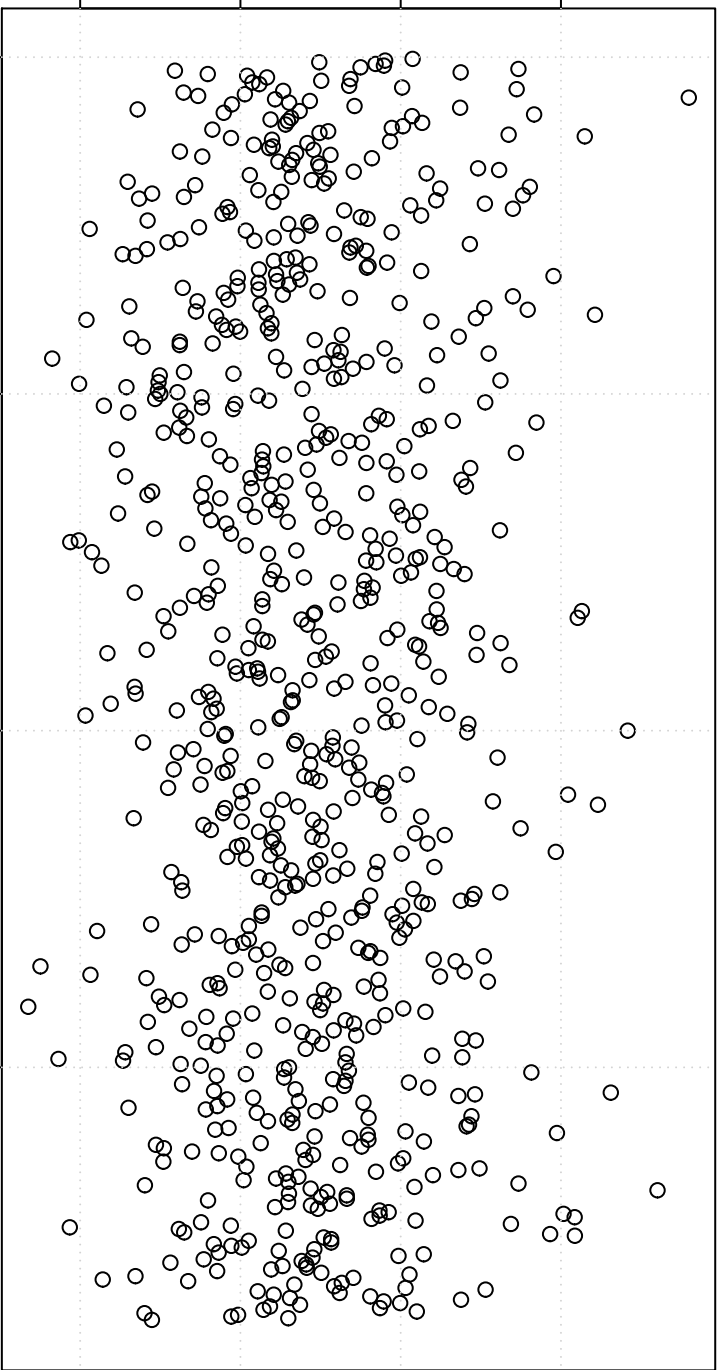

simulated values

29.5

30.0

30.5

31.0

0

200

400

600

Index

**Simulation of Mean**